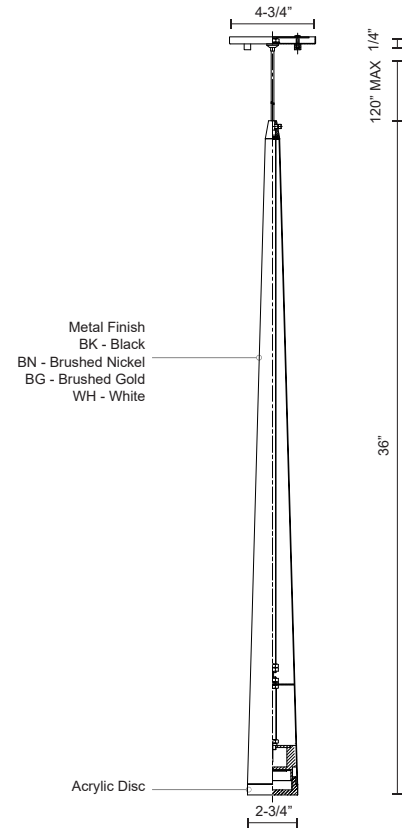

MINA 401216-LED

PENDANTS

PROJECT

401216BG-LED
Brushed Gold

401216BK-LED
Black

401216BN-LED
Brushed Nickel

401216WH-LED
White

SPECIFICATION DETAILS

* For custom options, consult factory for details.

Fixture Dimensions	D2-3/4" x H36"
Light Source	AC LED Module
Wattage	10W
Total Lumens	600lm
Delivered Lumens	390lm
Voltage	120V
Color Temperature	3000K
CRI (Ra)	90CRI
Optional Color Temps	2700K - 5000K Available, Minimum Order Quantities Apply
LED Rated Life	50,000 hours
Dimming	100% - 10%, ELV Dimmer (Not Included)
Diffuser Details	Acrylic diffuser
Adjustable	Yes
Wire Length	120" Max
Wire Type	Clear SSL Wire
Location	Dry
Warranty	5 Years
Canopy Dimensions	D4-3/4" x H1/4"

DESCRIPTION

Single LED pendant, sleek conical shape with clear acrylic diffuser. Round canopy matches the selected finish. Equipped with our powerful 120V AC LED technology, available in three different sizes 12", 24" and 36"