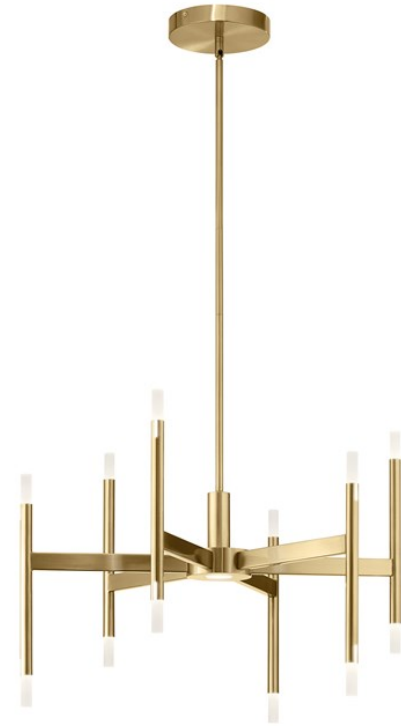

SPECIFICATIONS

Certifications/Qualifications

ADA Compliant	N/A
Prop65	Yes
	www.kichler.com/warranty

Dimensions

Base Backplate	7.25" DIA
Weight	9.90 LBS
Height	18.50"
Overall Height	52.25"
Width	26.00"

Light Source

Delivered Lumens	625
Dimmable	Yes
Expected Life Span (Hours)	40000
Lamp Included	Integrated
Light Source	LED

Mounting/Installation

Lead Wire Length	108"
Location Rating	Dry
Mounting Weight	9.90 LBS

Photometrics

Color Rendering Index	90
Color Temperature Range	3000
Kelvin Temperature	3000K

FIXTURE ATTRIBUTES

Housing

Diffuser Description	Etched Acrylic
Primary Material	Steel

Product/Ordering Information

SKU	84176
Finish	Champagne Gold
Style	Contemporary
UPC	887913841766

Finish Options

-  Brushed Nickel
-  Champagne Gold

ALSO IN THIS FAMILY

84178

84177

84175