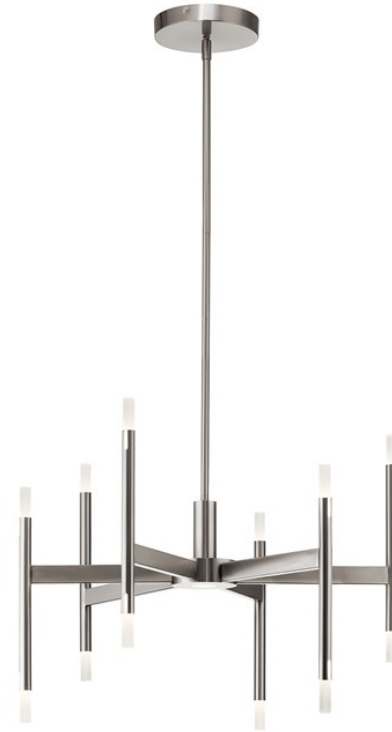

**SPECIFICATIONS**

**Certifications/Qualifications**

ADA Compliant	N/A
Prop65	Yes
	<a href="http://www.kichler.com/warranty">www.kichler.com/warranty</a>

**Dimensions**

Base Backplate	7.25" DIA
Weight	9.90 LBS
Height	18.50"
Overall Height	53.25"
Width	26.00"

**Light Source**

Delivered Lumens	625
Dimmable	Yes
Expected Life Span (Hours)	40000
Lamp Included	Integrated
Light Source	LED

**Mounting/Installation**

Lead Wire Length	108"
Location Rating	Dry
Mounting Weight	9.90 LBS

**Photometrics**

Kelvin Temperature	3000K
--------------------	-------

**FIXTURE ATTRIBUTES**

**Housing**

Diffuser Description	Etched Acrylic
Primary Material	Steel

**Product/Ordering Information**

SKU	84175
Finish	Brushed Nickel
Style	Contemporary
UPC	887913841759

**Finish Options**

-  Brushed Nickel
-  Champagne Gold

**ALSO IN THIS FAMILY**

84178

84177

84176