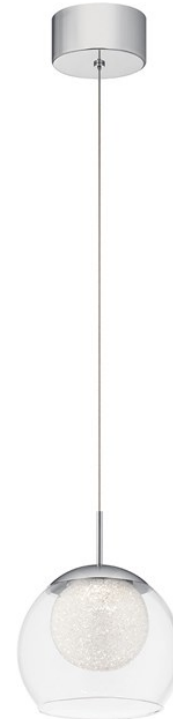

SPECIFICATIONS

Certifications/Qualifications

ADA Compliant	N/A
Prop65	Yes
	www.kichler.com/warranty

Dimensions

Base Backplate	4.75" Dia
Weight	3.12 LBS
Height	9.75"
Overall Height	120.00"
Width	8.00"

Light Source

Delivered Lumens	800
Dimmable	Yes
Expected Life Span (Hours)	40000
Lamp Included	Integrated
Light Source	LED

Mounting/Installation

Interior/Exterior	INTERIOR
Lead Wire Length	108"
Location Rating	Dry
Mounting Weight	3.12 LBS

Photometrics

Color Rendering Index	90
Color Temperature Range	3200
Kelvin Temperature	3000K

FIXTURE ATTRIBUTES

Housing

Diffuser Description	Clear
Primary Material	Steel
Shade Dimensions	8" D

Product/Ordering Information

SKU	84010
Finish	Chrome
Style	Contemporary
UPC	887913840103

Finish Options

Chrome

ALSO IN THIS FAMILY

84011