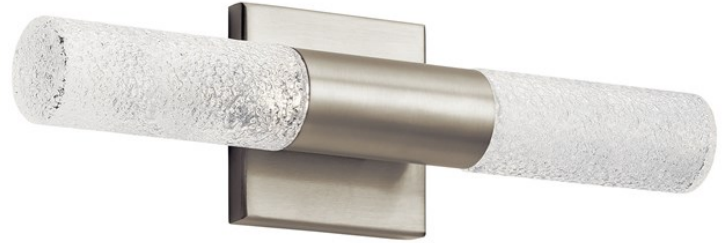

**SPECIFICATIONS**

**Certifications/Qualifications**

ADA Compliant	Yes
Prop65	Yes
	<a href="http://www.kichler.com/warranty">www.kichler.com/warranty</a>

**Dimensions**

Base Backplate	4.72" X 4.72"
Extension	3.39"
Weight	2.75 LBS
Height from center of Wall opening (Spec Sheet)	16.10"
Height	16.75"
Overall Height	3.39"
Width	4.75"

**Light Source**

Delivered Lumens	625
Dimmable	Yes
Expected Life Span (Hours)	40000
Lamp Included	Integrated
Light Source	LED
# of Bulbs/LED Modules	2

**Mounting/Installation**

Interior/Exterior	INTERIOR
Lead Wire Length	7"
Location Rating	Damp
Mounting Weight	2.75 LBS
Mount Vertical Or Horizontal	Yes

**Photometrics**

Color Rendering Index	90
Color Temperature Range	3000
Kelvin Temperature	3000K

**FIXTURE ATTRIBUTES**

**Housing**

Diffuser Description	Clear Textured
Primary Material	Glass
Shade Dimensions	2.12" D X 6"

**Product/Ordering Information**

SKU	83918
Finish	Brushed Nickel
Style	Contemporary
UPC	887913839183

**Finish Options**

- Brushed Nickel

**ALSO IN THIS FAMILY**