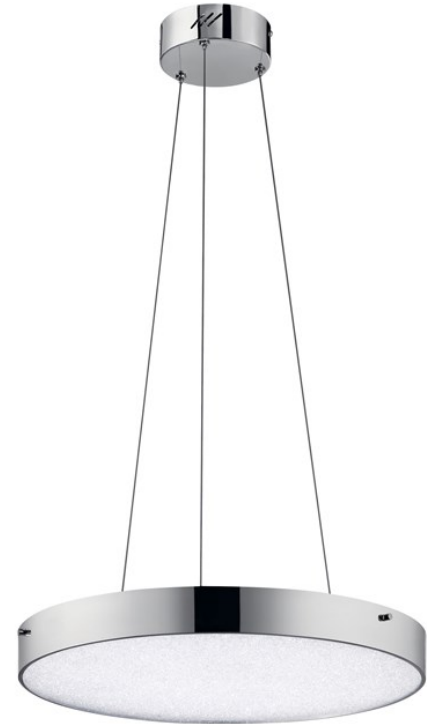

SPECIFICATIONS

Certifications/Qualifications

Prop65	Yes www.kichler.com/warranty
--------	---

Dimensions

Base Backplate	1.97" X 5.91" X 0"
Weight	19.14 LBS
Height	2.00"
Overall Height	99.94"
Width	19.75"

Light Source

Delivered Lumens	1500
Dimmable	Yes
Lamp Included	Integrated
Light Source	LED
# of Bulbs/LED Modules	1

Mounting/Installation

Interior/Exterior	INTERIOR
Lead Wire Length	96"
Location Rating	Dry
Mounting Weight	19.14 LBS

Photometrics

Color Rendering Index	90
Color Temperature Range	3200
Kelvin Temperature	3000K

FIXTURE ATTRIBUTES

Housing

Diffuser Description	Clear Glass With Cubic Zirconia Crystals
Primary Material	GLASS
Shade Dimensions	19.14"

Product/Ordering Information

SKU	83592
Finish	Chrome
Style	Contemporary
UPC	887913835925

Finish Options

- Chrome

ALSO IN THIS FAMILY