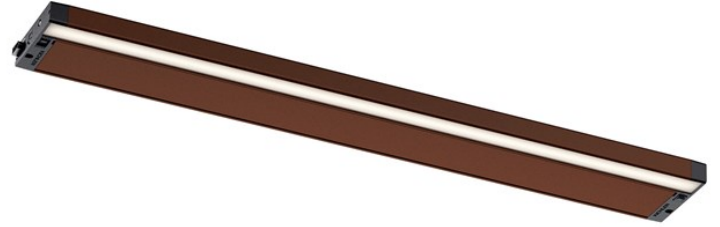

SPECIFICATIONS

Certifications/Qualifications

Title 24 Compliant	Yes www.kichler.com/warranty

Dimensions

Weight	2.50 LBS
Height	1.00"
Length	30.00"
Width	4.25"

Electrical

Input Voltage	Single(120)V

Light Source

Delivered Lumens	1000
Dimmable	Yes
Expected Life Span (Hours)	40000
Lamp Included	Integrated
Light Source	LED

Mounting/Installation

Interior/Exterior	Interior
Location Rating	Dry
Modular	Yes
Wire Connectors	Wire Nuts

Photometrics

Color Rendering Index	93
Kelvin Temperature	2700K

FIXTURE ATTRIBUTES

Housing

Primary Material	ALUMINUM

Product/Ordering Information

SKU	6UCSK30BZT
Finish	Bronze Textured
Style	Other
UPC	783927525718

Finish Options

- Bronze Textured
- Nickel Textured
- Textured White

ALSO IN THIS FAMILY