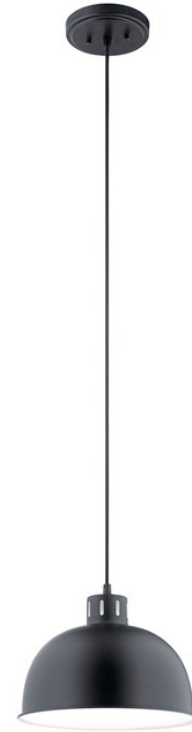

SPECIFICATIONS

Certifications/Qualifications	
	www.kichler.com/warranty
Dimensions	
Base Backplate	6.00 DIA
Weight	2.70 LBS
Height	9.00"
Overall Height	115.00"
Width	11.50"
Light Source	
Lamp Included	Not Included
Lamp Type	A21
Light Source	Incandescent
Max or Nominal Watt	100W
# of Bulbs/LED Modules	1
Max Wattage/Range	100W
Socket Type	Medium
Socket Wire	105"
Mounting/Installation	
Interior/Exterior	Interior
Location Rating	Dry
Mounting Weight	2.70 LBS

FIXTURE ATTRIBUTES

Housing	
Primary Material	STEEL
Product/Ordering Information	
SKU	52152BK
Finish	Black
UPC	783927601320
Finish Options	

-  Black
-  Natural Brass
-  White

ALSO IN THIS FAMILY