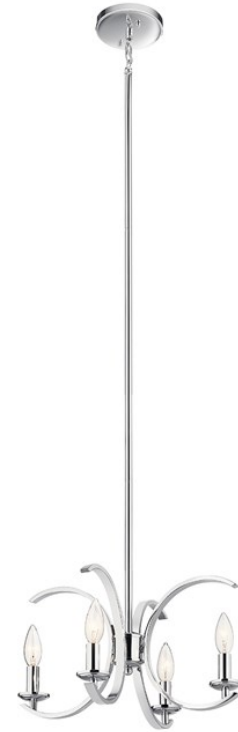

SPECIFICATIONS

Certifications/Qualifications

www.kichler.com/warranty

Dimensions

Base Backplate	5.00 DIA
Chain/Stem Length	36"
Weight	4.30 LBS
Height	12.50"
Overall Height	45.00"
Width	16.00"

Light Source

Bulb Product ID	4064CLR
Lamp Included	Not Included
Lamp Type	B
Light Source	Incandescent
Max or Nominal Watt	60W
# of Bulbs/LED Modules	4
Max Wattage/Range	60W
Socket Type	CAND
Socket Wire	105"

Mounting/Installation

Interior/Exterior	Interior
Lead Wire Length	74"
Location Rating	Dry
Mounting Weight	4.30 LBS
Slope Ceiling Kit Included	Yes

FIXTURE ATTRIBUTES

Housing

Primary Material	Steel
------------------	-------

Product/Ordering Information

SKU	52119CH
Finish	Chrome
Style	Contemporary
UPC	783927572736

Finish Options

-  Black
-  Brushed Natural Brass
-  Chrome

ALSO IN THIS FAMILY