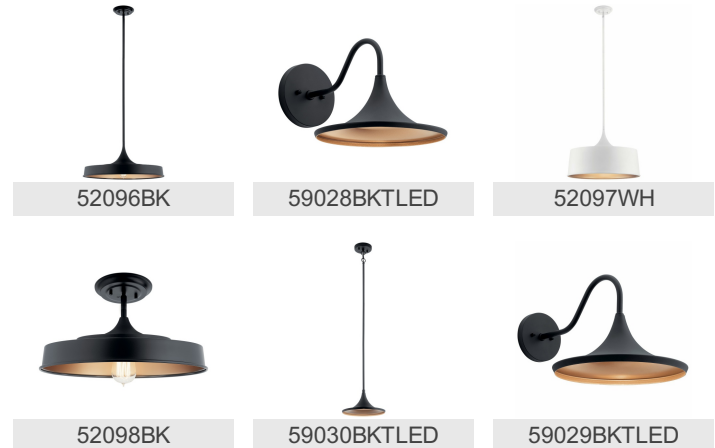

**SPECIFICATIONS**

<b>Certifications/Qualifications</b>	
	<a href="http://www.kichler.com/warranty">www.kichler.com/warranty</a>
<b>Dimensions</b>	
Base Backplate	6.00 DIA
Chain/Stem Length	36"
Weight	7.60 LBS
Height	15.25"
Overall Height	53.00"
Width	22.00"
<b>Light Source</b>	
Lamp Included	Not Included
Lamp Type	A21
Light Source	Incandescent
Max or Nominal Watt	150W
# of Bulbs/LED Modules	1
Max Wattage/Range	150W
Socket Type	Medium
Socket Wire	200"
<b>Mounting/Installation</b>	
Interior/Exterior	Interior
Lead Wire Length	62"
Location Rating	Dry
Mounting Weight	7.60 LBS

**FIXTURE ATTRIBUTES**

<b>Housing</b>	
Primary Material	STEEL
Max Stem Tilt	90 Degrees
<b>Product/Ordering Information</b>	
SKU	52097BK
Finish	Black
Style	Mid-Century Modern
UPC	783927573559
<b>Finish Options</b>	
 Black	
 White	

**ALSO IN THIS FAMILY**

52096BK

59028BKTLED

52097WH

52098BK

59030BKTLED

59029BKTLED