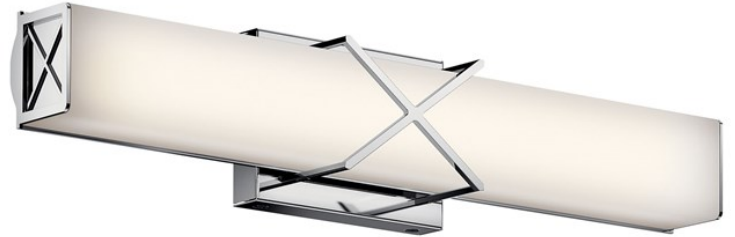

**Dimensions**

Base Backplate	6.25 X 4.50
Extension	3.50"
Weight	4.30 LBS
Height from center of Wall opening (Spec Sheet)	11.00"
Height	4.50"
Width	22.00"

**Light Source**

Delivered Lumens	1350
Dimmable	Yes
Dimmable Notes	This LED is compatible with most standard incandescent dimmers, LED dimmers, and electronic low voltage dimmers. For more information, go to <a href="http://Kichler.com/dimming">Kichler.com/dimming</a> .
Expected Life Span (Hours)	40000
Lamp Included	Integrated
Light Source	LED
Max or Nominal Watt	23W
# of Bulbs/LED Modules	2

**Mounting/Installation**

Connector	Yes
Interior/Exterior	Interior
Location Rating	Damp
Mounting Style	Wall Mount
Mounting Weight	4.30 LBS
Mount Vertical Or Horizontal	Yes

**Photometrics**

Color Rendering Index	90
Color Temperature Range	3000
Kelvin Temperature	3000K

**FIXTURE ATTRIBUTES**

**Housing**

Diffuser Description	Satin Etched White
Primary Material	STEEL

**Product/Ordering Information**

SKU	45657CHLED
Finish	Chrome
Style	Contemporary
UPC	783927492287

**Finish Options**

-  Brushed Nickel
-  Chrome
-  Matte Black

**ALSO IN THIS FAMILY**

45657MBKLED

45658MBKLED

45658NILED

45656MBKLED

45656NILED

45657NILED