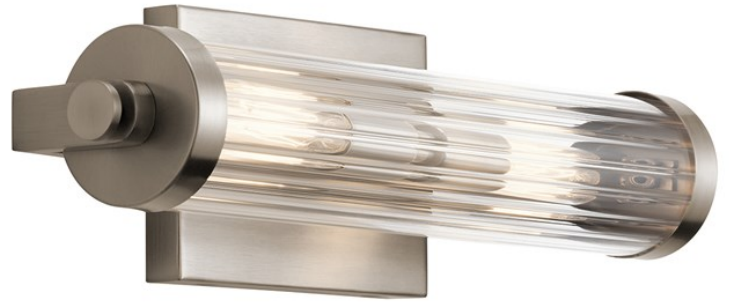

SPECIFICATIONS

Certifications/Qualifications

www.kichler.com/warranty

Dimensions

Base Backplate	6.75 X 4.50
Extension	4.25"
Weight	2.90 LBS
Height from center of Wall opening (Spec Sheet)	2.25"
Height	4.50"
Width	16.00"

Light Source

Bulb Product ID	5971CLR
Lamp Included	Not Included
Lamp Type	T
Light Source	Incandescent
Max or Nominal Watt	40W
# of Bulbs/LED Modules	2
Max Wattage/Range	40W
Socket Type	CAND
Socket Wire	200"

Mounting/Installation

Interior/Exterior	Interior
Location Rating	Damp
Mounting Style	Wall Mount
Mounting Weight	2.30 LBS

FIXTURE ATTRIBUTES

Housing

Diffuser Description	Fluted Clear
Primary Material	STEEL

Product/Ordering Information

SKU	45648CLP
Finish	Classic Pewter
Style	Industrial
UPC	783927568630

Finish Options

-  Classic Pewter
-  Natural Brass

ALSO IN THIS FAMILY

45648NBR

45650CLP

45649CLP