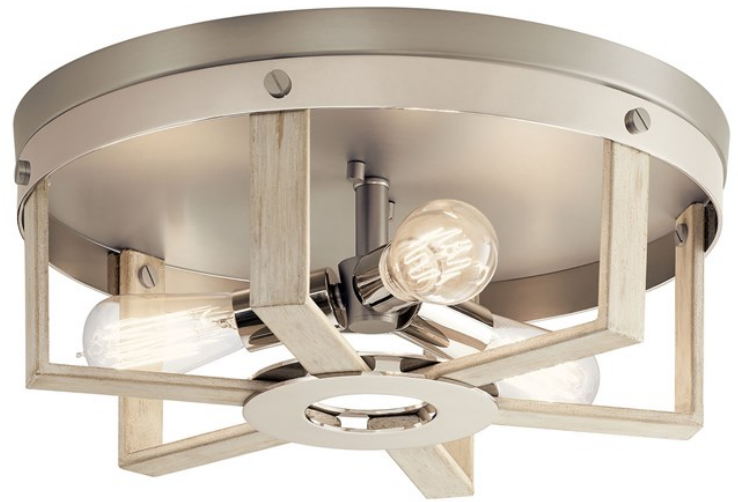

**SPECIFICATIONS**

<b>Certifications/Qualifications</b>	
	<a href="http://www.kichler.com/warranty">www.kichler.com/warranty</a>
<b>Dimensions</b>	
Base Backplate	16.00 DIA
Weight	10.00 LBS
Height	6.50"
Width	16.25"
<b>Electrical</b>	
Supply Wire (Degrees)	75
<b>Light Source</b>	
Lamp Included	Not Included
Lamp Type	A19
Light Source	Incandescent
Max or Nominal Watt	75W
# of Bulbs/LED Modules	3
Socket Type	Medium
Socket Wire	150"
<b>Mounting/Installation</b>	
Interior/Exterior	Interior
Location Rating	Dry
Mounting Weight	10.00 LBS

**FIXTURE ATTRIBUTES**

<b>Housing</b>	
Primary Material	STEEL
<b>Product/Ordering Information</b>	
SKU	44293WWW
Finish	White Washed Wood
Style	Lodge / Country
UPC	783927555197
<b>Finish Options</b>	
	White Washed Wood