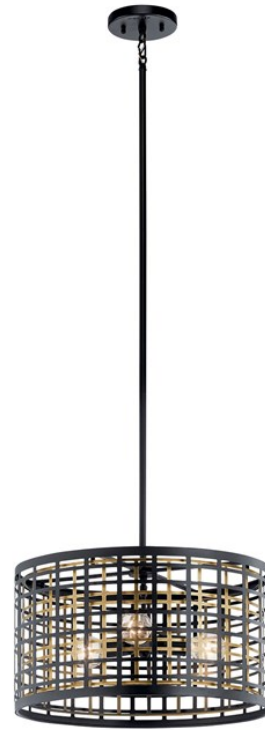

**SPECIFICATIONS**

**Certifications/Qualifications**

[www.kichler.com/warranty](http://www.kichler.com/warranty)

**Dimensions**

Base Backplate	5.00 DIA
Chain/Stem Length	36"
Weight	9.10 LBS
Height	11.25"
Overall Height	49.00"
Width	18.00"

**Light Source**

Lamp Included	Not Included
Lamp Type	A19
Light Source	Incandescent
Max or Nominal Watt	75W
# of Bulbs/LED Modules	3
Socket Type	Medium
Socket Wire	150"

**Mounting/Installation**

Interior/Exterior	Interior
Lead Wire Length	70"
Location Rating	Dry
Mounting Weight	9.10 LBS
Slope Ceiling Kit Included	Yes

**FIXTURE ATTRIBUTES**

**Housing**

Primary Material	STEEL
------------------	-------

**Product/Ordering Information**

SKU	44075BK
Finish	Black
Style	Contemporary
UPC	783927538565

**Finish Options**

Black

**ALSO IN THIS FAMILY**

44076BK

44077BK

44079BK