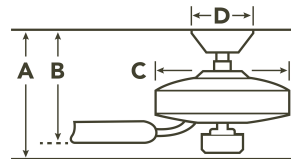

HANGING MEASUREMENTS