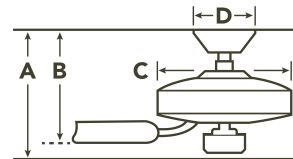

AIR PERFORMANCE

AIRFLOW Cubic Ft. Per Minute on High 6102	RPM Revolutions Per Minute on High 137	POWER USAGE Watts on High (Excludes Lights) 71	AIRFLOW EFFICIENCY Cubic Ft. Per Minute Per Watt 86

SPECIFICATIONS

Performance			
CFM (High)	6102	RPM (High)	137
Watts (High)	71	Airflow Efficiency CFM/W (High)	86
Motor Specifications			
Amps (High)	0.59	Motor Size	172MM X 20MM
Motor Type	AC Induction	Primary Material	Stainless Steel
Mounting/Installation			
Minimum Distance from Fan to Floor	7.0 feet	Interior/Exterior	EXTERIOR
Lead Wire Length	78"	Location Rating	Wet
Low Ceiling Adaptable	No	Max Stem Tilt	22.0 Degrees
Connector	Yes	Direct Wire	Yes
Mounting Style	Downrod	Wire Connectors	Wire Nuts
Dimensions			
Downrod 1	1.00 OD X 4.50"	Downrod 1 - Measurement A	14.30"
Downrod 1 - Measurement B	10.00"	Downrod 1 - Measurement C	9.60"
Base Backplate	6.3"	Weight	25.00 LBS
Blade Sweep	56	Height	14.30"
Length	56.00"	Width	56.00"
Light Source			
Downlight Included	Yes	Downlight Option	Integrated
Dimmable	Yes	Color Rendering Index	90
Kelvin Temperature	3000K	Initial Lumens	1400
Diffuser Description	Frosted	Downward-facing Bulbs	1 X 17
Photometrics			
Delivered Efficacy (Lumens/Watt)	80		
Electrical			
Input Voltage	120.00V	Supply Wire (Degrees)	90