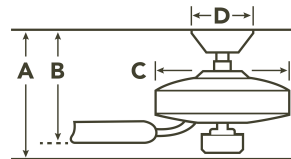

AIR PERFORMANCE

SPECIFICATIONS

Motor Specifications			
Motor Size	172MM X 20MM	Motor Type	AC Induction
Primary Material	Steel		
Mounting/Installation			
Minimum Distance from Fan to Floor	7.0 feet	Interior/Exterior	INTERIOR
Lead Wire Length	78"	Location Rating	Dry
Low Ceiling Adaptable	No	Max Stem Tilt	22.0 Degrees
Connector	Yes	Direct Wire	Yes
Mounting Style	Downrod	Wire Connectors	Wire Nuts
Dimensions			
Downrod 1	1.00 OD X 4.50"	Downrod 1 - Measurement A	17.50"
Downrod 1 - Measurement B	9.60"	Downrod 1 - Measurement C	7.90"
Base Backplate	5.9"	Blade Sweep	52
Height	17.50"	Length	56.00"
Width	52.00"		
Light Source			
Downlight Included	Yes	Downlight Option	Integrated
Dimmable	Yes	Color Rendering Index	90
Kelvin Temperature	3000K	Initial Lumens	2200
Diffuser Description	Frosted	Downward-facing Bulbs	1 X 23
Photometrics			
Delivered Efficacy (Lumens/Watt)	75		
Electrical			
Input Voltage	120.00V	Supply Wire (Degrees)	90

FIXTURE ATTRIBUTES

Blade Finish & Specs			
Blade Finish 1	Black	Blade Finish 2	Walnut
Blade Material	PLYW	Blade Pitch	13
Blades Included	Yes	Blades Reversible	Yes
Number of Blades	5