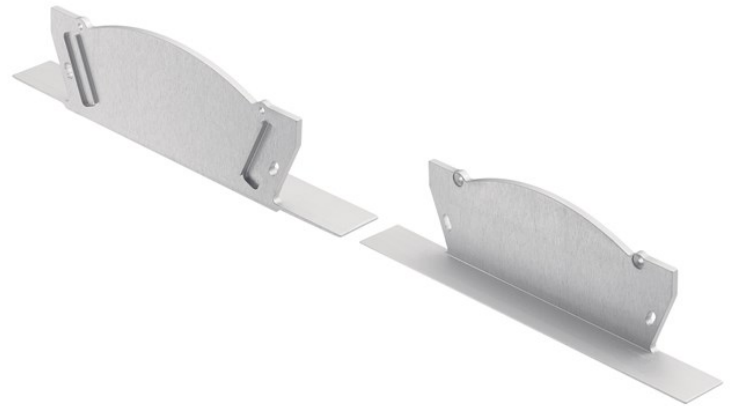

SPECIFICATIONS

Certifications/Qualifications	
	www.kichler.com/warranty
Dimensions	
Weight	0.17 LBS
Height	1.75"
Length	6.00"
Width	0.75"
Mounting/Installation	
Interior/Exterior	Interior
Location Rating	Accessory, Listing Not Required

FIXTURE ATTRIBUTES

Housing	
Primary Material	Aluminum
Product/Ordering Information	
SKU	1TEE4W3RCSSIL
Finish	Silver
UPC	783927559249

Finish Options

Silver

ALSO IN THIS FAMILY

1TEC1C1DW8SIL

1TEC1DC1DW8SIL

1TEC1DC2DW8SIL