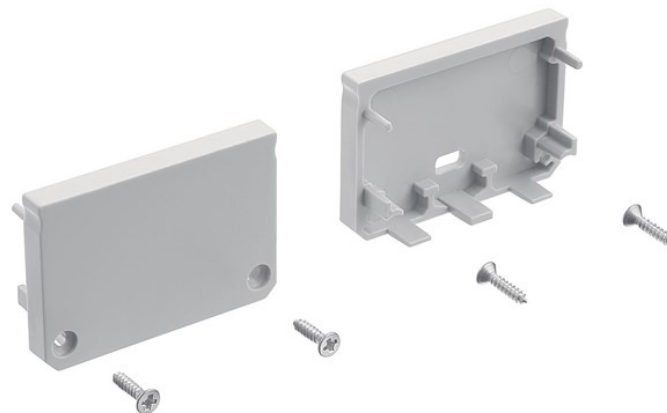

SPECIFICATIONS

Certifications/Qualifications	www.kichler.com/warranty
--------------------------------------	--

Dimensions	
Weight	0.06 LBS

Mounting/Installation	
Interior/Exterior	Interior
Location Rating	Accessory, Listing Not Required

FIXTURE ATTRIBUTES

Housing	
Primary Material	PLASTIC

Product/Ordering Information	
SKU	1TEE3DWSFSSIL
Finish	Silver
Style	Other
UPC	783927559201

Finish Options

ALSO IN THIS FAMILY