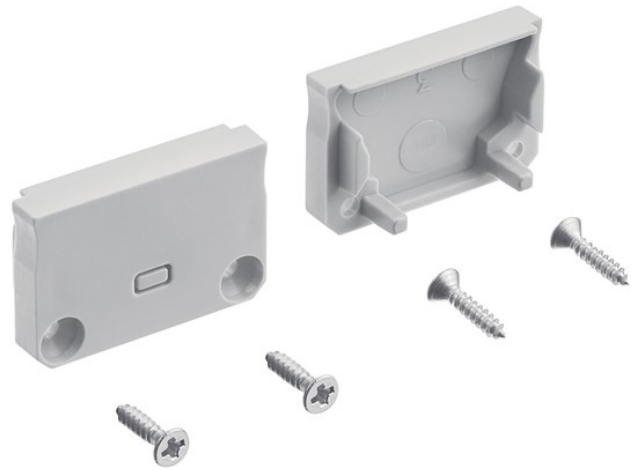

SPECIFICATIONS

Certifications/Qualifications	www.kichler.com/warranty
--------------------------------------	--

Dimensions	
Weight	0.03 LBS

Mounting/Installation	
Interior/Exterior	Interior
Location Rating	Accessory, Listing Not Required

FIXTURE ATTRIBUTES

Housing	
Primary Material	PLASTIC

Product/Ordering Information	
SKU	1TEE2STSFSSIL
Finish	Silver
Style	Other
UPC	783927559164

Finish Options

ALSO IN THIS FAMILY