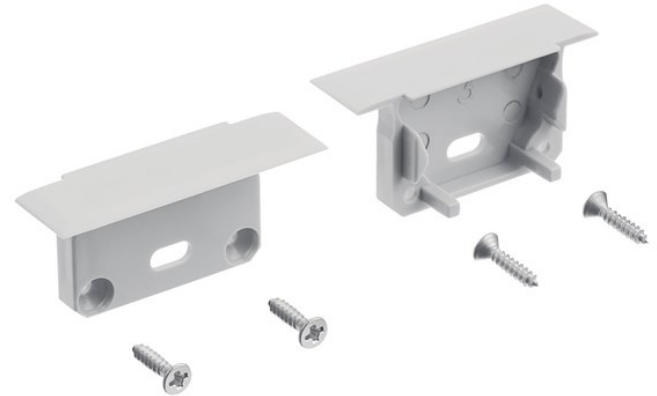

SPECIFICATIONS

Certifications/Qualifications	www.kichler.com/warranty
--------------------------------------	--

Dimensions	
Weight	0.03 LBS

Mounting/Installation	
Interior/Exterior	Interior
Location Rating	Accessory, Listing Not Required

FIXTURE ATTRIBUTES

Housing	
Primary Material	Plastic

Product/Ordering Information	
SKU	1TEE2STRCSSIL
Finish	Silver
Style	Other
UPC	783927559157

Finish Options

ALSO IN THIS FAMILY