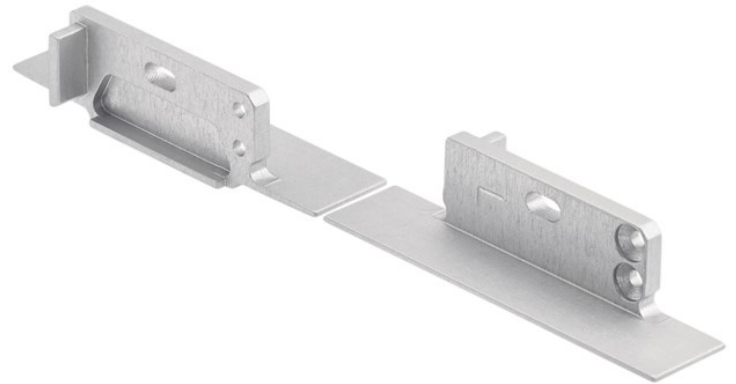

**SPECIFICATIONS**

<b>Certifications/Qualifications</b>	
	<a href="http://www.kichler.com/warranty">www.kichler.com/warranty</a>
<b>Dimensions</b>	
Weight	0.02 LBS
Height	0.50"
Length	2.25"
Width	0.75"
<b>Mounting/Installation</b>	
Interior/Exterior	Interior
Location Rating	Accessory, Listing Not Required

**FIXTURE ATTRIBUTES**

<b>Housing</b>	
Primary Material	Aluminum
<b>Product/Ordering Information</b>	
SKU	1TEE2SMRCSSIL
Finish	Silver
UPC	783927559140

**Finish Options**

**ALSO IN THIS FAMILY**

1TEC1IC1DW8SIL