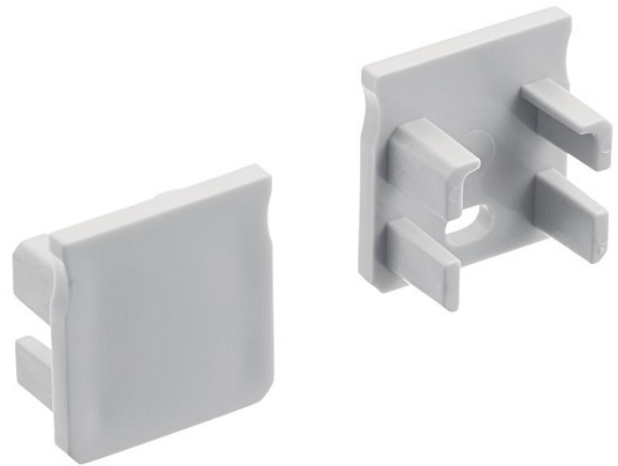

SPECIFICATIONS

Certifications/Qualifications	www.kichler.com/warranty

Dimensions	
Weight	0.15 LBS

Mounting/Installation	
Interior/Exterior	Interior
Location Rating	Accessory, Listing Not Required

FIXTURE ATTRIBUTES

Housing	
Primary Material	Plastic

Product/Ordering Information	
SKU	1TEE1DWSFSSIL
Finish	Silver
Style	Other
UPC	783927558983

Finish Options	
Silver	

ALSO IN THIS FAMILY

1TELC008WHO