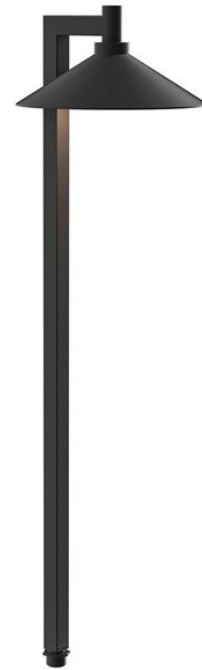

SPECIFICATIONS

| | |
|--------------------------------------|------------------------------------------------------------------------|
| Certifications/Qualifications | |
| | www.kichler.com/warranty |
| Dimensions | |
| Height | 26.00" |
| Width | 7.25" |
| Electrical | |
| Input Voltage | 12.00V |
| Operating Voltage Range | 44819.00 |
| Voltage | 12 DCV |
| Light Source | |
| Delivered Lumens | 302 |
| Volt-Amperes (VA) | 5.80 |
| Mounting/Installation | |
| Connector | Yes |
| Location Rating | Wet |
| Modular | Yes |
| Wire Connectors | Wire Nuts |
| Photometrics | |
| Color Rendering Index | 80 |
| Kelvin Temperature | 3000K |

FIXTURE ATTRIBUTES

| | |
|------------------------------------------------------------------------------------------------------------------|----------------|
| Housing | |
| Primary Material | Aluminum |
| Product/Ordering Information | |
| SKU | 15800BKT30R |
| Finish | Textured Black |
| UPC | 783927011976 |
| Finish Options | |
|  Centennial Brass | |
|  Textured Architectural Bronze | |
|  Textured Black | |