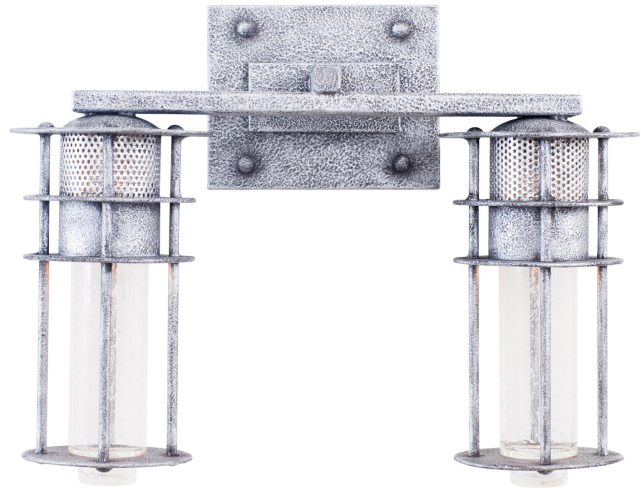

Anchorage 2 Light Bath

Model 7292

Collection Name: Anchorage
Dimensions (in.): 16.75 W x 12.75 H
Backplate/Canopy(in.): 4.75 H x 1.5 L x 6 W
Chain/Wire (ft.): 4
Hanging Weight (lbs.): 8
Lamp Type: G9 Halogen
Bulbs Wattage: 40
No of Bulbs: 2
Rated For: Indoor Use
Energy Star: No
Shipping Method: UPS
Shipping Weight (lbs.): 12