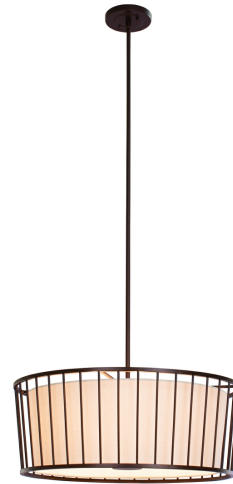

# Pacifica 24 Inch Convertible Semi-Flush/Pendant

Model 507052

**Collection Name:** Pacifica  
**Dimensions (in.):** 24 Dia x 10 H  
**Backplate/Canopy(in.):** 5.5 W x 1 H  
**Chain/Wire (ft.):** N/A  
**Lamp Type:** Candelabra  
**Bulbs Wattage:** 60  
**No of Bulbs:** 6  
**Rated For:** Indoor  
**Energy Star:** No  
**Shipping Method:** Small Parcel  
**Shipping Weight (lbs.):** 22  
 Shade Selection: