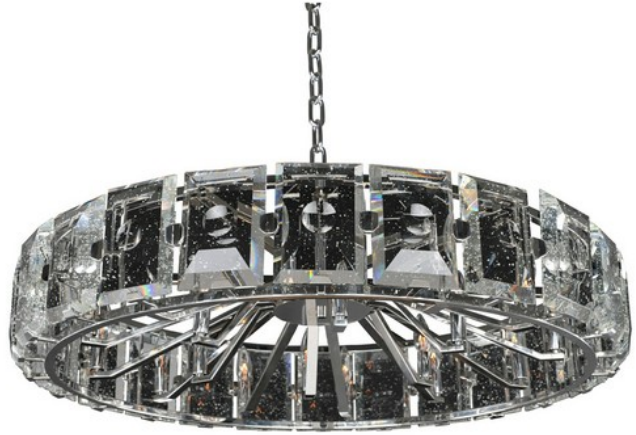

Giada 39 In. Pendant

Model 390456

Collection Name: GIADA
Dimensions (in.): 39 Dia x 16 H
Backplate/Canopy(in.):
Hanging Weight (lbs.): 81
Lamp Type: Candelabra
Bulbs Wattage: 40
No of Bulbs: 18
Rated For: Indoor
Energy Star: No
Shipping Method: UPS
Shipping Weight (lbs.): 129