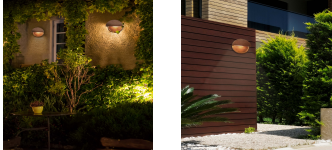

Ceramic LED ADA Dome Outdoor Wall Sconce (Closed Top)

GLAZES (GROUP 1):

Gloss White (WHT)

Lamping:

LED

Configured SKU: CER-5610W-WHT

Description :

ADA Dome Outdoor LED Wall Sconce (Closed Top)

Feature :

[ADA](#), [Ceramic](#), [Made in USA](#), [Outdoor](#)

Standard LED :

12W 1,000 Initial Lumens

Dimension :

8" Dia. x 3.25" Proj.

Mounting Center :

3.5" Down