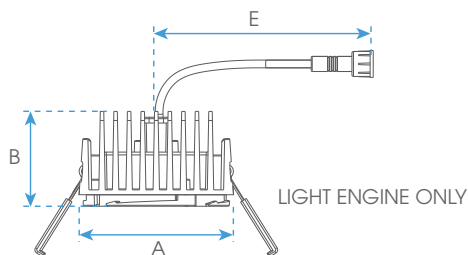

Fixture Type
Project
Notes

TECHNICAL DRAWING

DIMENSIONS		
A	3-1/8"	80 mm
B	1-7/8"	49 mm
C	4-1/2"	115 mm
D	3"	75 mm
E	7-1/2"	190 mm

DIMENSIONS		
A	7-1/2"	190 mm
B	3-7/8"	80 mm
C	1-1/2"	39 mm
D	1/2" Knockout	

TRIMMED OPTIONS

PART NUMBER	RLT-4101
DESCRIPTION	Round Trim in BK - Black and WH - White
ENVIROMENT	Indoor, Wet
DIMENSIONS	A: 3" (76 mm) x B: 4-1/2" (115 mm) x C: 1-1/8" (29 mm)

PART NUMBER	RLT-4106
DESCRIPTION	Square Trim in BK - Black and WH - White
ENVIROMENT	Indoor, Wet
DIMENSIONS	A: 3" (76 mm) x B: 4-1/2" (115 mm) x C: 1-1/8" (29 mm)