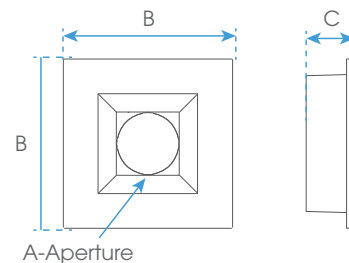

Fixture Type
Project
Notes

TECHNICAL DRAWING

DIMENSIONS		
A	3-1/8"	80 mm
B	1-7/8"	49 mm
C	4-1/2"	115 mm
D	3"	75 mm
E	7-1/2"	190 mm

DIMENSIONS		
A	7-1/2"	190 mm
B	3-7/8"	80 mm
C	1-1/2"	39 mm
D	1/2" Knockout	

TRIMMED OPTIONS

PART NUMBER	RLT-4101
DESCRIPTION	Round Trim in BK - Black and WH - White
ENVIROMENT	Indoor, Wet
DIMENSIONS	A: 3" (76 mm) x B: 4-1/2" (115 mm) x C: 1-1/8" (29 mm)

PART NUMBER	RLT-4106
DESCRIPTION	Square Trim in BK - Black and WH - White
ENVIROMENT	Indoor, Wet
DIMENSIONS	A: 3" (76 mm) x B: 4-1/2" (115 mm) x C: 1-1/8" (29 mm)