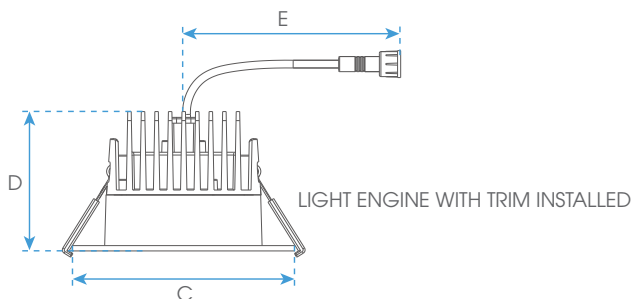

Fixture Type
Project
Notes

TECHNICAL DRAWING

DIMENSIONS		
A	3-1/8"	80 mm
B	1-7/8"	49 mm
C	4-1/2"	115 mm
D	3"	75 mm
E	7-1/2"	190 mm

DIMENSIONS		
A	7-1/2"	190 mm
B	3-7/8"	80 mm
C	1-1/2"	39 mm
D	1/2" Knockout	

TRIMMED OPTIONS

PART NUMBER	RLT-4101
DESCRIPTION	Round Trim in BK - Black and WH - White
ENVIROMENT	Indoor, Wet
DIMENSIONS	A: 3" (76 mm) x B: 4-1/2" (115 mm) x C: 1-1/8" (29 mm)

PART NUMBER	RLT-4106
DESCRIPTION	Square Trim in BK - Black and WH - White
ENVIROMENT	Indoor, Wet
DIMENSIONS	A: 3" (76 mm) x B: 4-1/2" (115 mm) x C: 1-1/8" (29 mm)