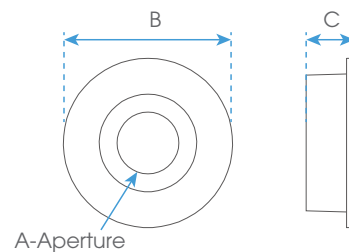

Fixture Type
Project
Notes

TECHNICAL DRAWING

DIMENSIONS		
A	3-1/8"	80 mm
B	1-7/8"	49 mm
C	4-1/2"	115 mm
D	3"	75 mm
E	7-1/2"	190 mm

DIMENSIONS		
A	7-1/2"	190 mm
B	3-7/8"	80 mm
C	1-1/2"	39 mm
D	1/2" Knockout	

TRIMMED OPTIONS

PART NUMBER	RLT-4101
DESCRIPTION	Round Trim in BK - Black and WH - White
ENVIROMENT	Indoor, Wet
DIMENSIONS	A: 3" (76 mm) x B: 4-1/2" (115 mm) x C: 1-1/8" (29 mm)

PART NUMBER	RLT-4106
DESCRIPTION	Square Trim in BK - Black and WH - White
ENVIROMENT	Indoor, Wet
DIMENSIONS	A: 3" (76 mm) x B: 4-1/2" (115 mm) x C: 1-1/8" (29 mm)