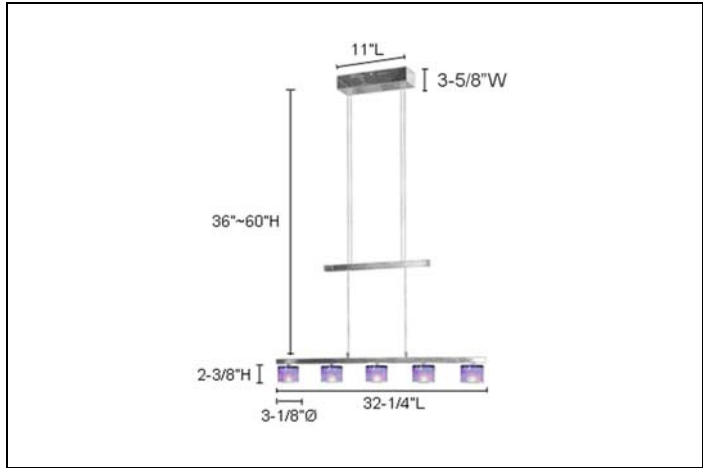

# CBP 305-5 • CRYSTAL

ENVISAGE  
PENDANT SERIES

Type	
Project	
Catalog No.	

### CATALOG INFORMATION

MODEL	CRYSTAL FINISH	CANOPY FINISH
CBP 305-5 CRYSTAL	AY – Amethyst CB – Cobalt Blue CR – Crystal	CH – Chrome

### DESCRIPTION

- 5-Light Adjustable Counter Balance Pendant
- The Crystal – Series 305 Counter Balance Pendants, offered in 3-, 4-, and 5-lights with matching Wall Sconces in 1-light and 2-light are beautifully proportioned. The crystal comes in a subtle shade or amethyst, a deep and moody cobalt blue and soft diffused crystal.
- Transformer: Built-In Electronic
- Crystal Dimensions: 2-3/8"H x 3-1/8"Ø x 32-1/4"L
- Canopy Dimensions: 11"L x 3-5/8"D
- Height Dimensions: 36" ~ 60"

**LAMP:**  
(5) Xenon Bi-Pin 12V 35W (included).