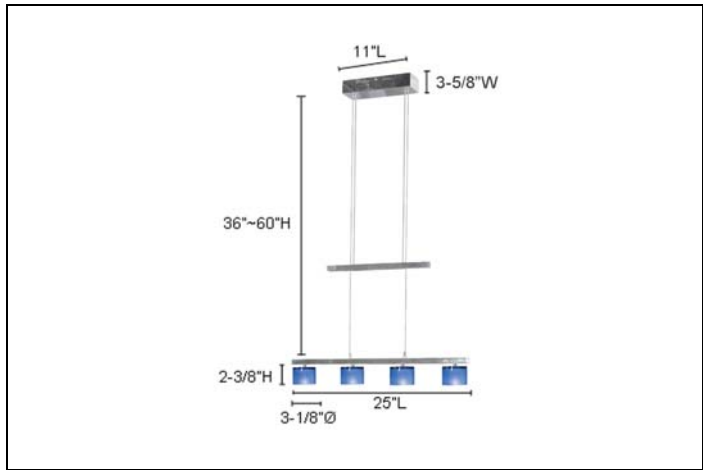

CBP 305-4 • CRYSTAL

ENVISAGE
PENDANT SERIES

Type	
Project	
Catalog No.	

CATALOG INFORMATION

MODEL	CRYSTAL FINISH	CANOPY FINISH
CBP 305-4 CRYSTAL	AY – Amethyst CB – Cobalt Blue CR – Crystal	CH – Chrome

DESCRIPTION

- 4-Light Adjustable Counter Balance Pendant
- The Crystal – Series 305 Counter Balance Pendants, offered in 3-, 4-, and 5-lights with matching Wall Sconces in 1-light and 2-light are beautifully proportioned. The crystal comes in a subtle shade or amethyst, a deep and moody cobalt blue and soft diffused crystal.
- Transformer: Built-In Electronic
- Crystal Dimensions: 2-3/8”H x 3-1/8”Ø x 25”L
- Canopy Dimensions: 11” x 2-1/2”
- Height Dimensions: 36” ~ 60”

LAMP:
(4) Xenon Bi-Pin 12V 35W (included).

SERIES 305 – CRYSTAL

CBP 305-4 • CRYSTAL

ENVISAGE
PENDANT SERIES

Type	
Project	
Catalog No.	