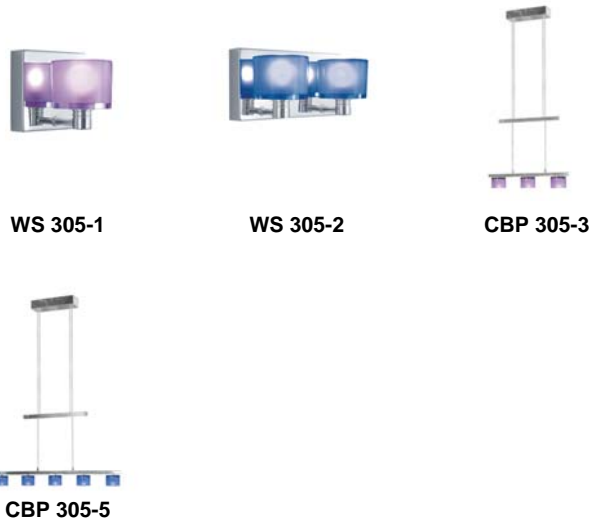

CBP 305-4 • CRYSTAL

ENVISAGE
PENDANT SERIES

Type	
Project	
Catalog No.	

CATALOG INFORMATION

MODEL	CRYSTAL FINISH	CANOPY FINISH
CBP 305-4 CRYSTAL	AY – Amethyst CB – Cobalt Blue CR – Crystal	CH – Chrome

DESCRIPTION

- 4-Light Adjustable Counter Balance Pendant
- The Crystal – Series 305 Counter Balance Pendants, offered in 3-, 4-, and 5-lights with matching Wall Sconces in 1-light and 2-light are beautifully proportioned. The crystal comes in a subtle shade or amethyst, a deep and moody cobalt blue and soft diffused crystal.
- Transformer: Built-In Electronic
- Crystal Dimensions: 2-3/8”H x 3-1/8”Ø x 25”L
- Canopy Dimensions: 11” x 2-1/2”
- Height Dimensions: 36” ~ 60”

LAMP:
(4) Xenon Bi-Pin 12V 35W (included).

SERIES 305 – CRYSTAL

CBP 305-4 • CRYSTAL

ENVISAGE
PENDANT SERIES

Type	
Project	
Catalog No.	