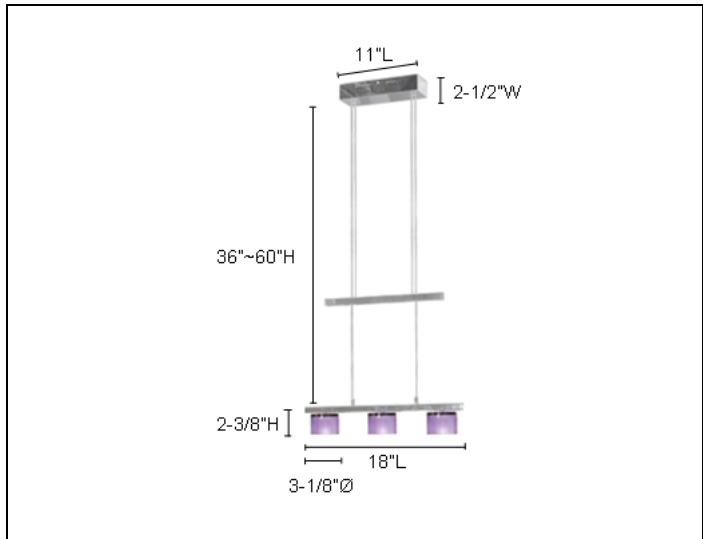

# CBP 305-3 • CRYSTAL

ENVISAGE  
PENDANT SERIES

Type	
Project	
Catalog No.	

### CATALOG INFORMATION

MODEL	CRYSTAL FINISH	CANOPY FINISH
CBP 305-3 CRYSTAL	AY – Amethyst CB – Cobalt Blue CR – Crystal	CH – Chrome

### DESCRIPTION

- 3-Light Adjustable Counter Balance Pendant
- The Crystal – Series 305 Counter Balance Pendants, offered in 3-, 4-, and 5-lights with matching Wall Sconces in 1-light and 2-light are beautifully proportioned. The crystal comes in a subtle shade or amethyst, a deep and moody cobalt blue and soft diffused crystal.
- Transformer: Built-In Electronic
- Crystal Dimensions: 2-3/8" H x 3-1/8" Ø x 18" L
- Canopy Dimensions: 11" x 2-1/2"
- Height Dimensions: 36" ~ 60"

**LAMP:**  
(3) Xenon Bi-Pin 12V 35W (included).