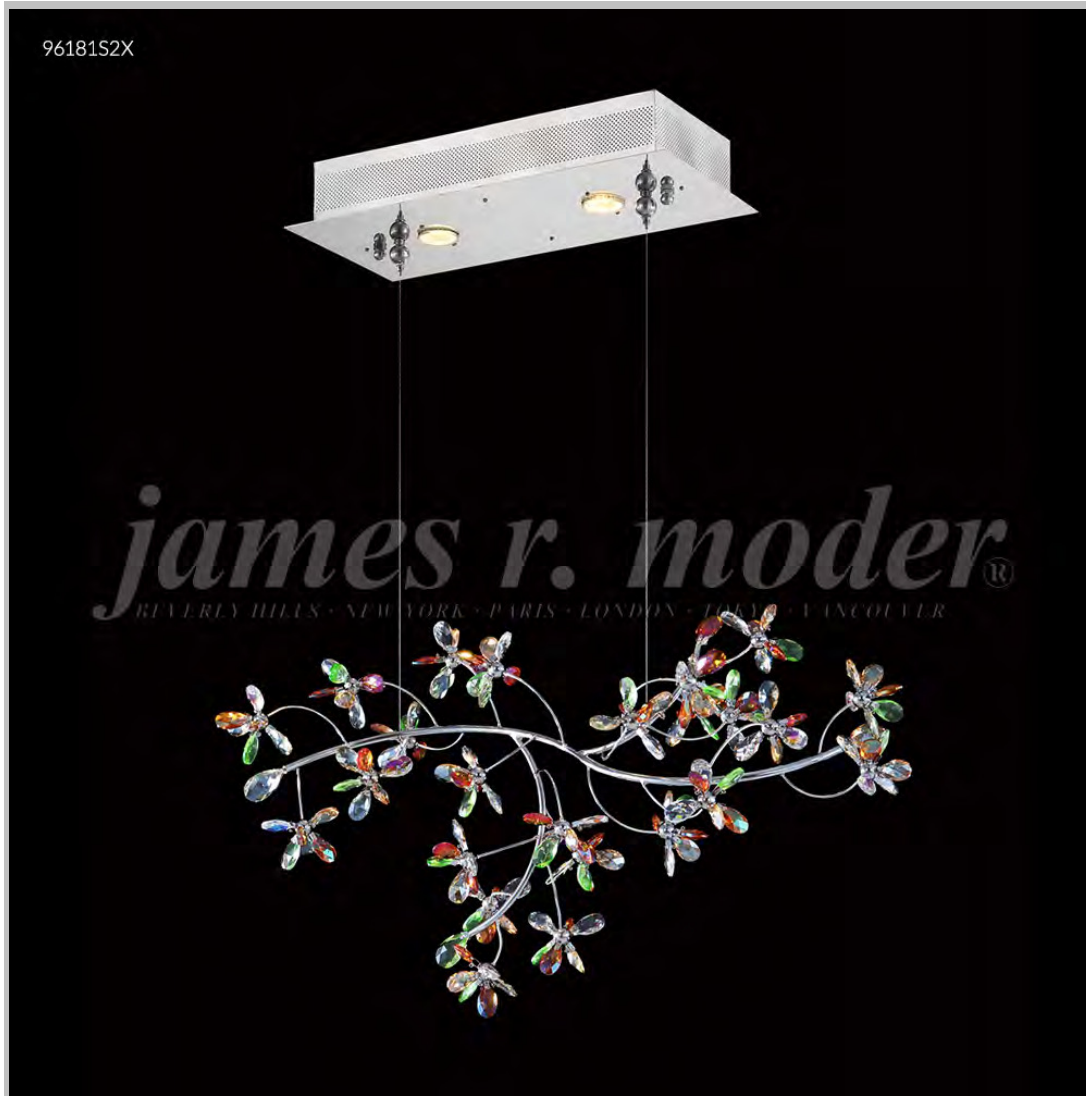

james r. moder® / *moder's* **IMPACT**™ CRYSTAL CHANDELIER *Fashion*
BEVERLY HILLS • NEW YORK • PARIS • LONDON • TOKYO • VANCOUVER

96181S2X

Model #: **96181S11**
Continental Fashion Collection

Specifications

SKU: 96181S11

Finish: Silver

Crystal: SPECTRA CRYSTAL by Swarovski -Clear

Arms: N/A

Shades: N/A

H: 15 D/L: 29 W: 9 Extends: N/A (inches)

Hanging Weight: 13 (lbs)

Number of Bulbs: 2

Type of Bulbs: MR16/GU10 base

Circuits: 1

Voltage: 120

Max Wattage: 35

LED: N/A

*Note: Photo is representative of this model
but may vary in crystal, finish, or shade options*

Call **1-800-840-7158**
for prices, to view, order and locate your
closest JRM Crystal Gallery Showroom.