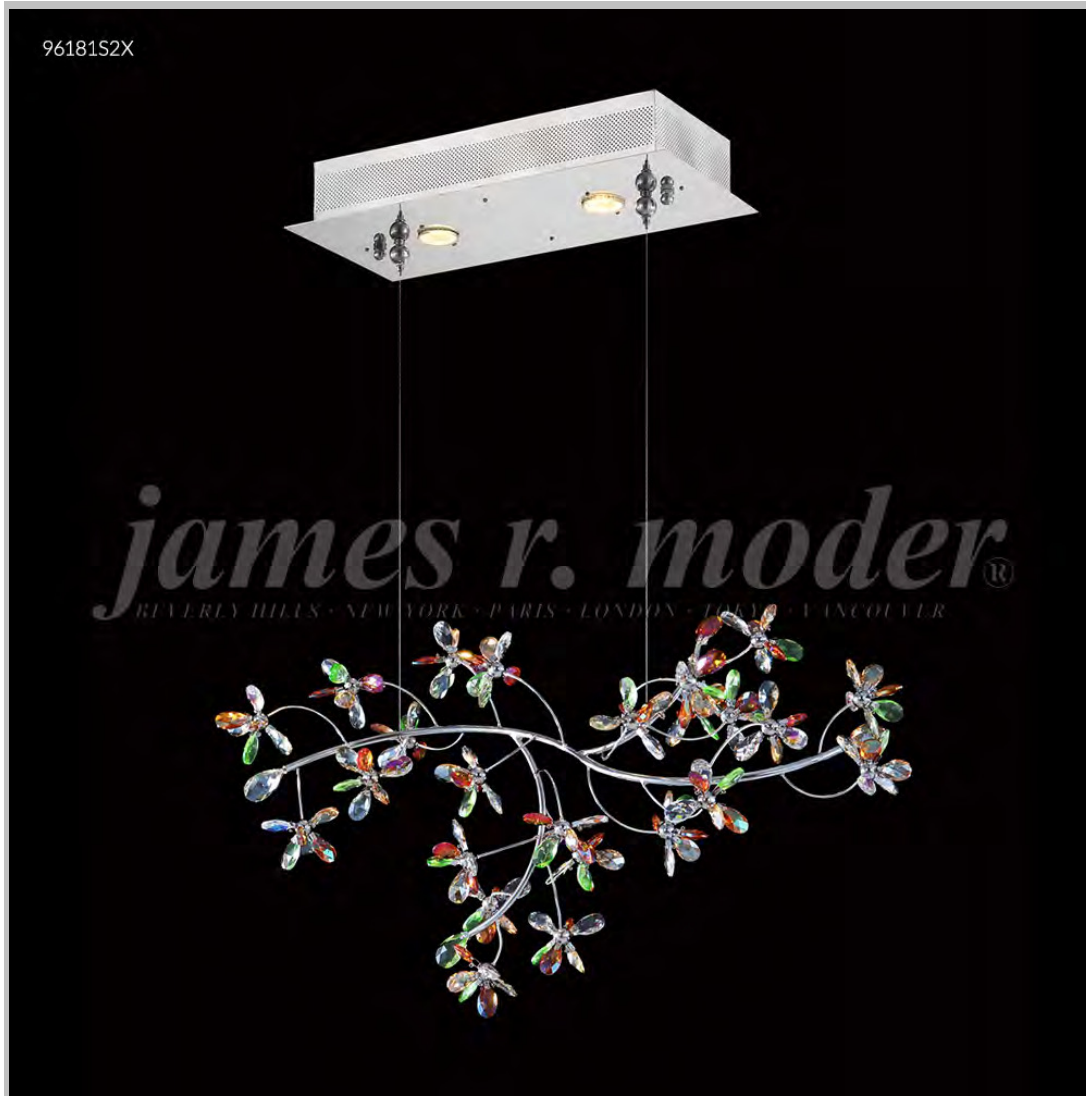

james r. moder® / *moder's* **IMPACT™** CRYSTAL CHANDELIER *Fashion*
BEVERLY HILLS • NEW YORK • PARIS • LONDON • TOKYO • VANCOUVER

96181S2X

Model #: **96181S00**
Continental Fashion Collection

Specifications

SKU: 96181S00

Finish: Silver

Crystal: Swarovski crystals (Clear)

Arms: N/A

Shades: N/A

H: 15 D/L: 29 W: 9 Extends: N/A (inches)

Hanging Weight: 13 (lbs)

Number of Bulbs: 2

Type of Bulbs: MR16/GU10 base

Circuits: 1

Voltage: 120

Max Wattage: 35

LED: N/A

*Note: Photo is representative of this model
but may vary in crystal, finish, or shade options*

Call **1-800-840-7158**
for prices, to view, order and locate your
closest JRM Crystal Gallery Showroom.