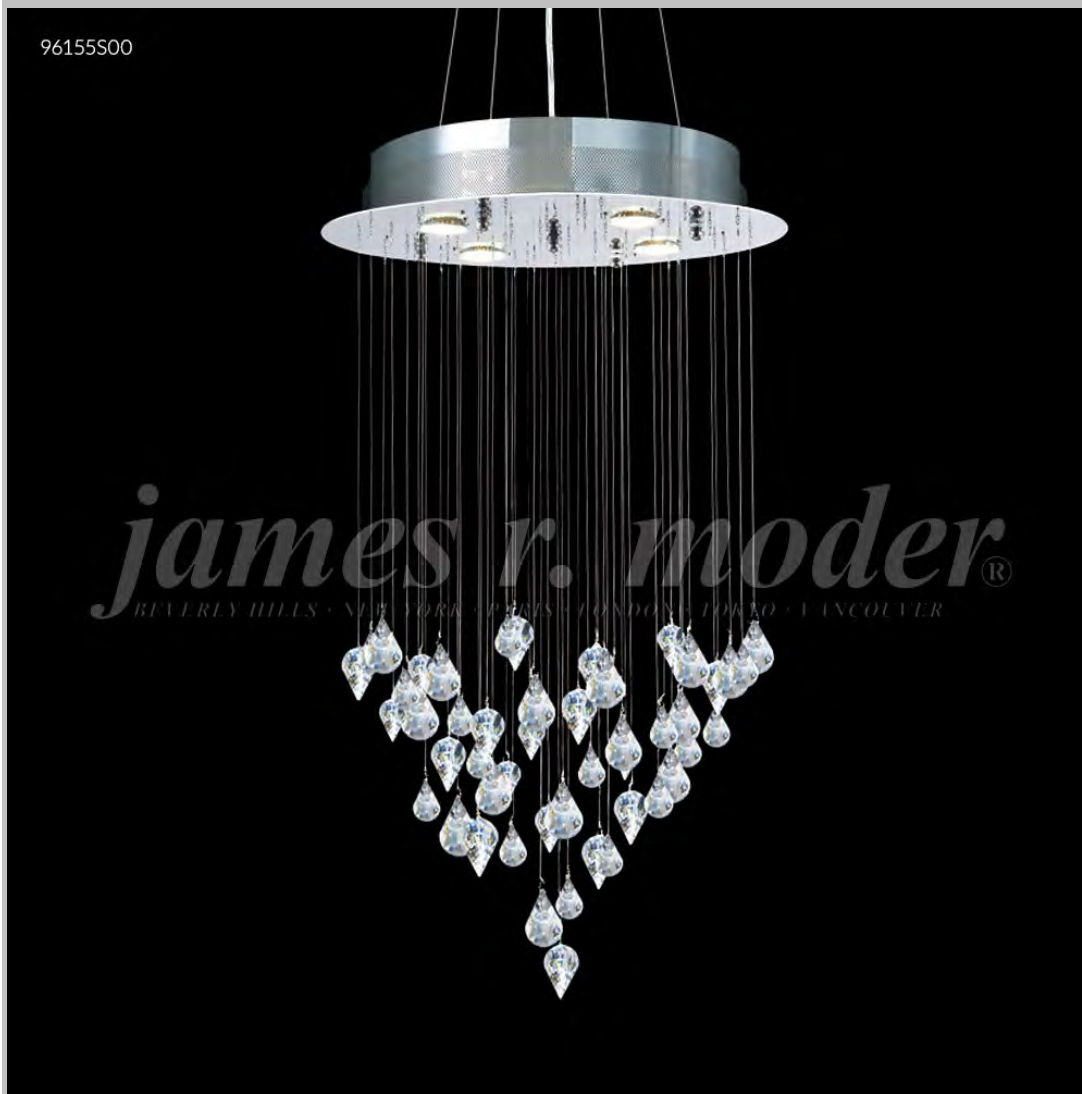

*james r. moder*® / *moder's IMPACT*™ CRYSTAL CHANDELIER *Fashion*  
BEVERLY HILLS • NEW YORK • PARIS • LONDON • TOKYO • VANCOUVER

96155S00

Model #: **96155S00**  
Medallion Collection

Specifications

SKU: 96155S00

Finish: Silver

Crystal: Swarovski crystals (Clear)

Arms: N/A

Shades: N/A

H: 33 D/L: 19 W: N/A Extends: N/A (inches)

Hanging Weight: 33 (lbs)

Number of Bulbs: 4

Type of Bulbs: MR16/GU10 base