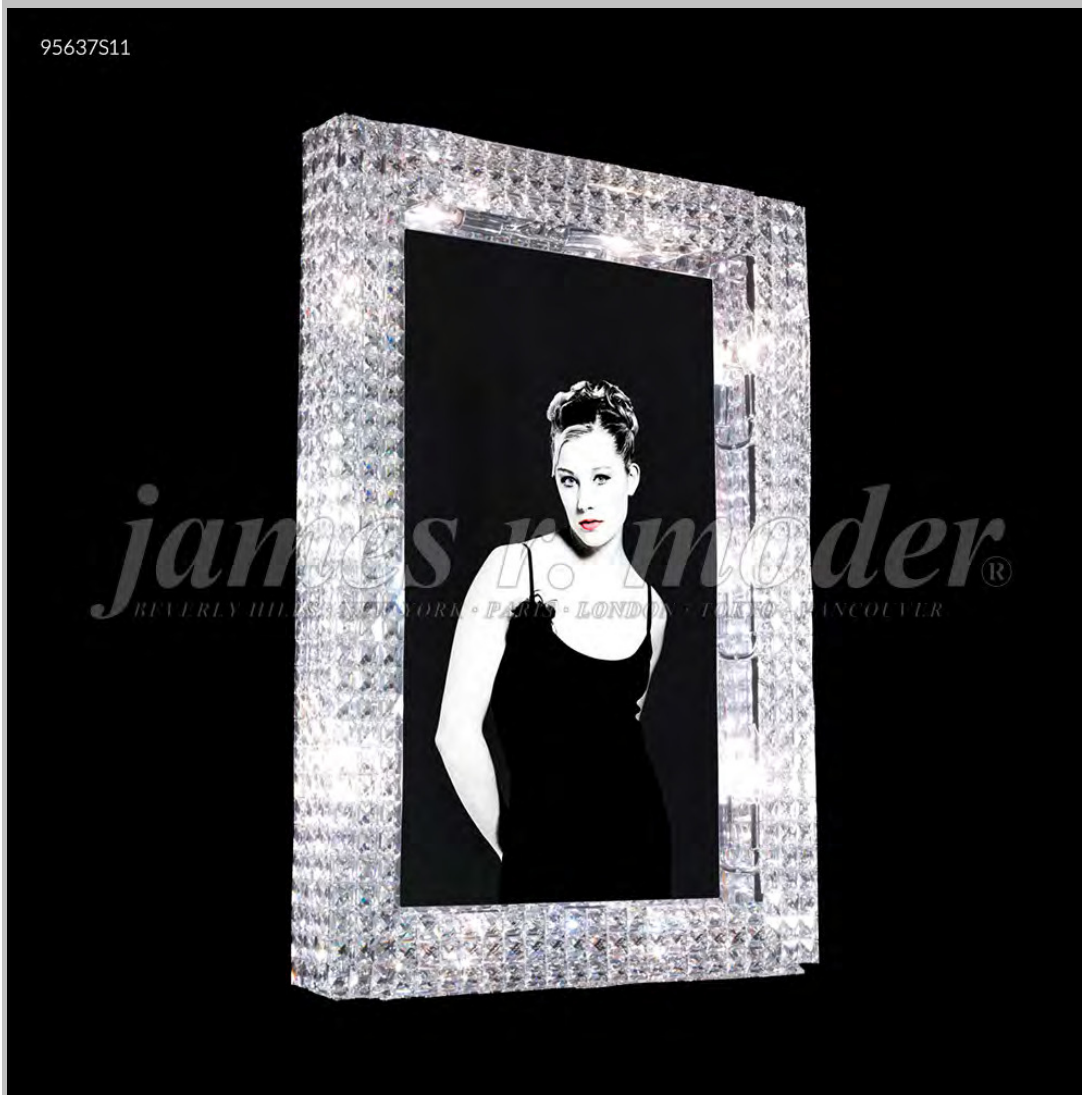

*james r. moder*® / *moder's IMPACT*™ CRYSTAL CHANDELIER *Fashion*  
BEVERLY HILLS • NEW YORK • PARIS • LONDON • TOKYO • VANCOUVER

95637S11

Model #: **95637S11**  
Eclipse Fashion Collection

Specifications

SKU: 95637S11

Finish: Silver

Crystal: SPECTRA CRYSTAL by Swarovski -Clear

Arms: N/A

Shades: N/A

H: 30 D/L: 22 W: N/A Extends: 4 (inches)

Hanging Weight: 45 (lbs)

Number of Bulbs: 10