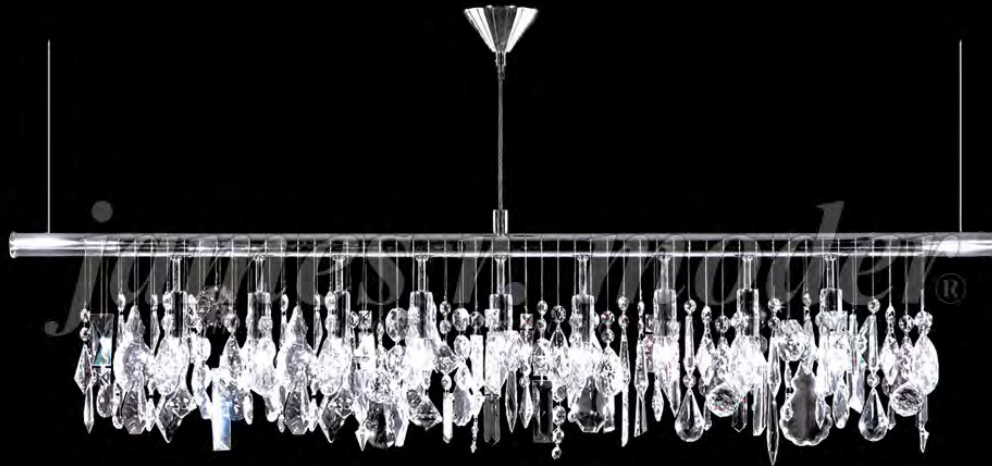

james r. moder® / *moder's IMPACT*™ CRYSTAL CHANDELIER *Fashion*
BEVERLY HILLS • NEW YORK • PARIS • LONDON • TOKYO • VANCOUVER

94160S22

Model #: **94160S22**
Fashionable Broadway Collection

Specifications

SKU: 94160S22

Finish: Silver

Crystal: IMPERIAL Crystal (Clear)

Arms: N/A

Shades: N/A

H: 10 D/L: 47 W: N/A Extends: N/A (inches)

Hanging Weight: 16 (lbs)

Number of Bulbs: 9