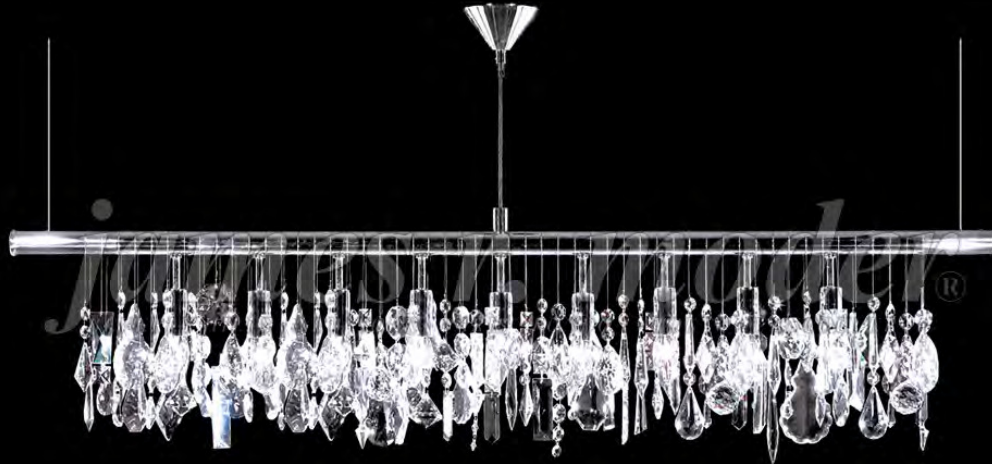

*james r. moder*® / *moder's* **IMPACT**™ CRYSTAL CHANDELIER *Fashion*  
BEVERLY HILLS • NEW YORK • PARIS • LONDON • TOKYO • VANCOUVER

94160S00

Model #: **94160S00**  
Fashionable Broadway Collection

Specifications

SKU: 94160S00

Finish: Silver

Crystal: Swarovski crystals (Clear)

Arms: N/A

Shades: N/A

H: 10 D/L: 47 W: N/A Extends: N/A (inches)

Hanging Weight: 16 (lbs)

Number of Bulbs: 9