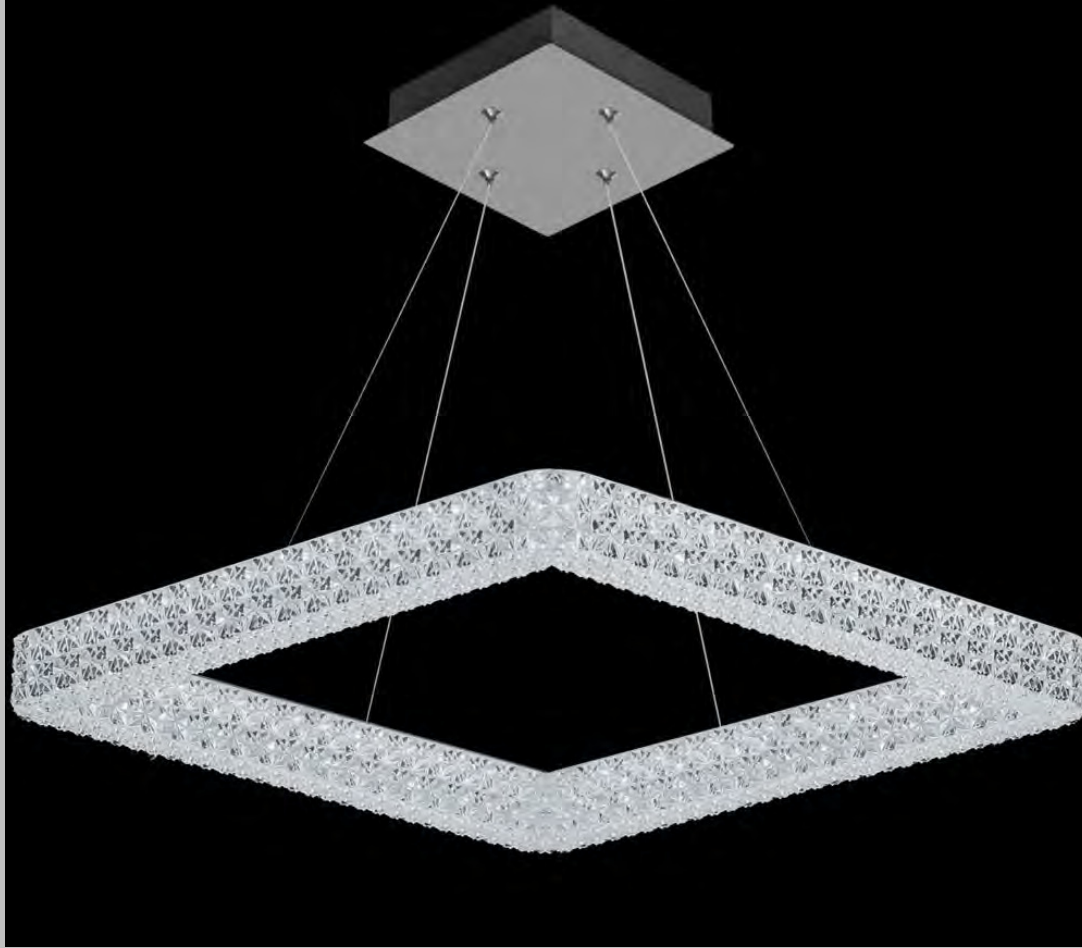

james r. moder® / *moder's* **IMPACT**™ CRYSTAL CHANDELIER *Fashion*
BEVERLY HILLS • NEW YORK • PARIS • LONDON • TOKYO • VANCOUVER

41133S22LED

Model #: **41133S22LED**

Acrylic Collection

Specifications

SKU: 41133S22LED

Finish: Silver

Crystal: IMPERIAL Acrylic (Clear)

Arms: N/A

Shades: N/A

H: 47 D/L: 22 W: 22 Extends: N/A (inches)

Hanging Weight: 7 (lbs)

Number of Bulbs: N/A

Type of Bulbs: LED 3000K