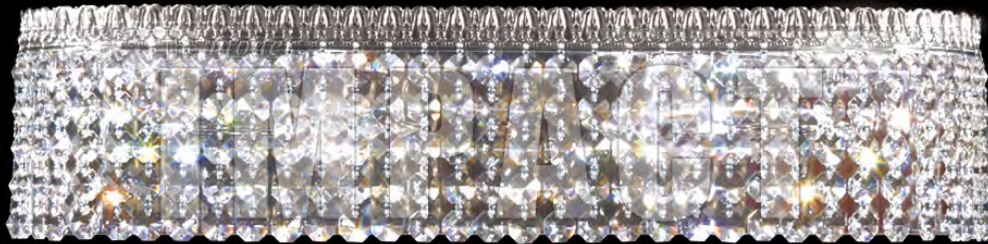

*james r. moder*® / *moder's* **IMPACT**™ CRYSTAL CHANDELIER *Fashion*  
BEVERLY HILLS • NEW YORK • PARIS • LONDON • TOKYO • VANCOUVER

40536S11

Model #: **40536S11**

Imperial Collection

Specifications

SKU: 40536S11

Finish: Silver

Crystal: SPECTRA CRYSTAL by Swarovski -Clear

Arms: N/A

Shades: N/A

H: 5 D/L: 20 W: N/A Extends: 5 (inches)

Hanging Weight: 6 (lbs)

Number of Bulbs: 4

Type of Bulbs: E12