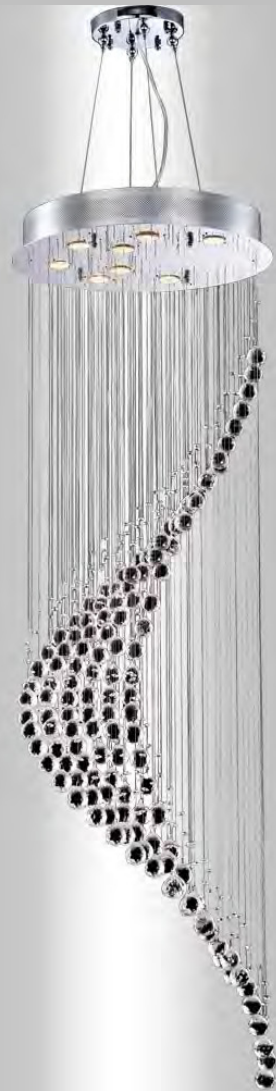

james r. moder® / *moder's* **IMPACT**™ CRYSTAL CHANDELIER *Fashion*
BEVERLY HILLS • NEW YORK • PARIS • LONDON • TOKYO • VANCOUVER

40405S2JA

Model #: **40405S2JA**
Crystal Rain Collection

Specifications

SKU: 40405S2JA

Finish: Silver

Crystal: IMPERIAL (Clear w/Black Spheres)

Arms: N/A

Shades: N/A

H: 72 D/L: 22 W: N/A Extends: N/A (inches)

Hanging Weight: 50 (lbs)

Number of Bulbs: 8

Type of Bulbs: MR16/GU10 base

Circuits: 1

Voltage: 120

Max Wattage: 35

LED: N/A

*Note: Photo is representative of this model
but may vary in crystal, finish, or shade options*

Call **1-800-840-7158**
for prices, to view, order and locate your
closest JRM Crystal Gallery Showroom.