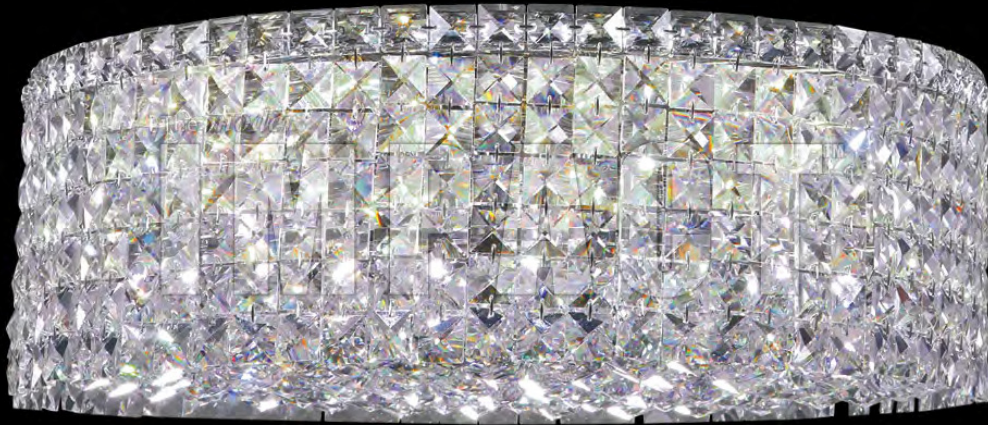

*james r. moder*® / *moder's* **IMPACT**™ CRYSTAL CHANDELIER *Fashion*  
BEVERLY HILLS • NEW YORK • PARIS • LONDON • TOKYO • VANCOUVER

40386S00

Model #: **40386S00**  
Contemporary Collection

Specifications

SKU: 40386S00

Finish: Silver

Crystal: Swarovski crystals (Clear)

Arms: N/A

Shades: N/A

H: 8 D/L: 20 W: N/A Extends: N/A (inches)

Hanging Weight: 40 (lbs)

Number of Bulbs: 12