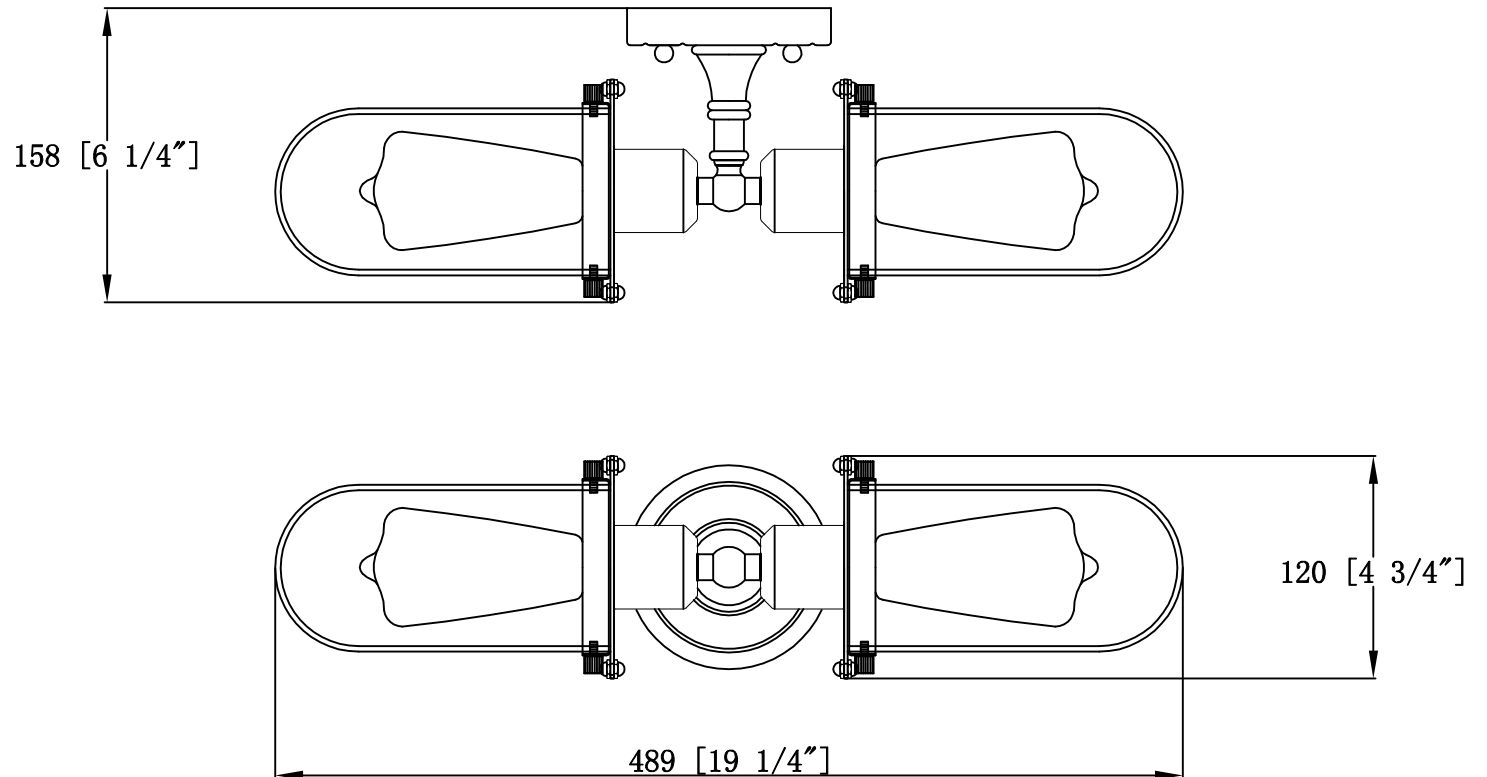

ITEM#: 233-SN-CL  
233-SN-W  
233-OB-CL  
233-OB-W

INNOVATIONS  
LIGHTING

2-40W MED

PROJECT:

TYPE: