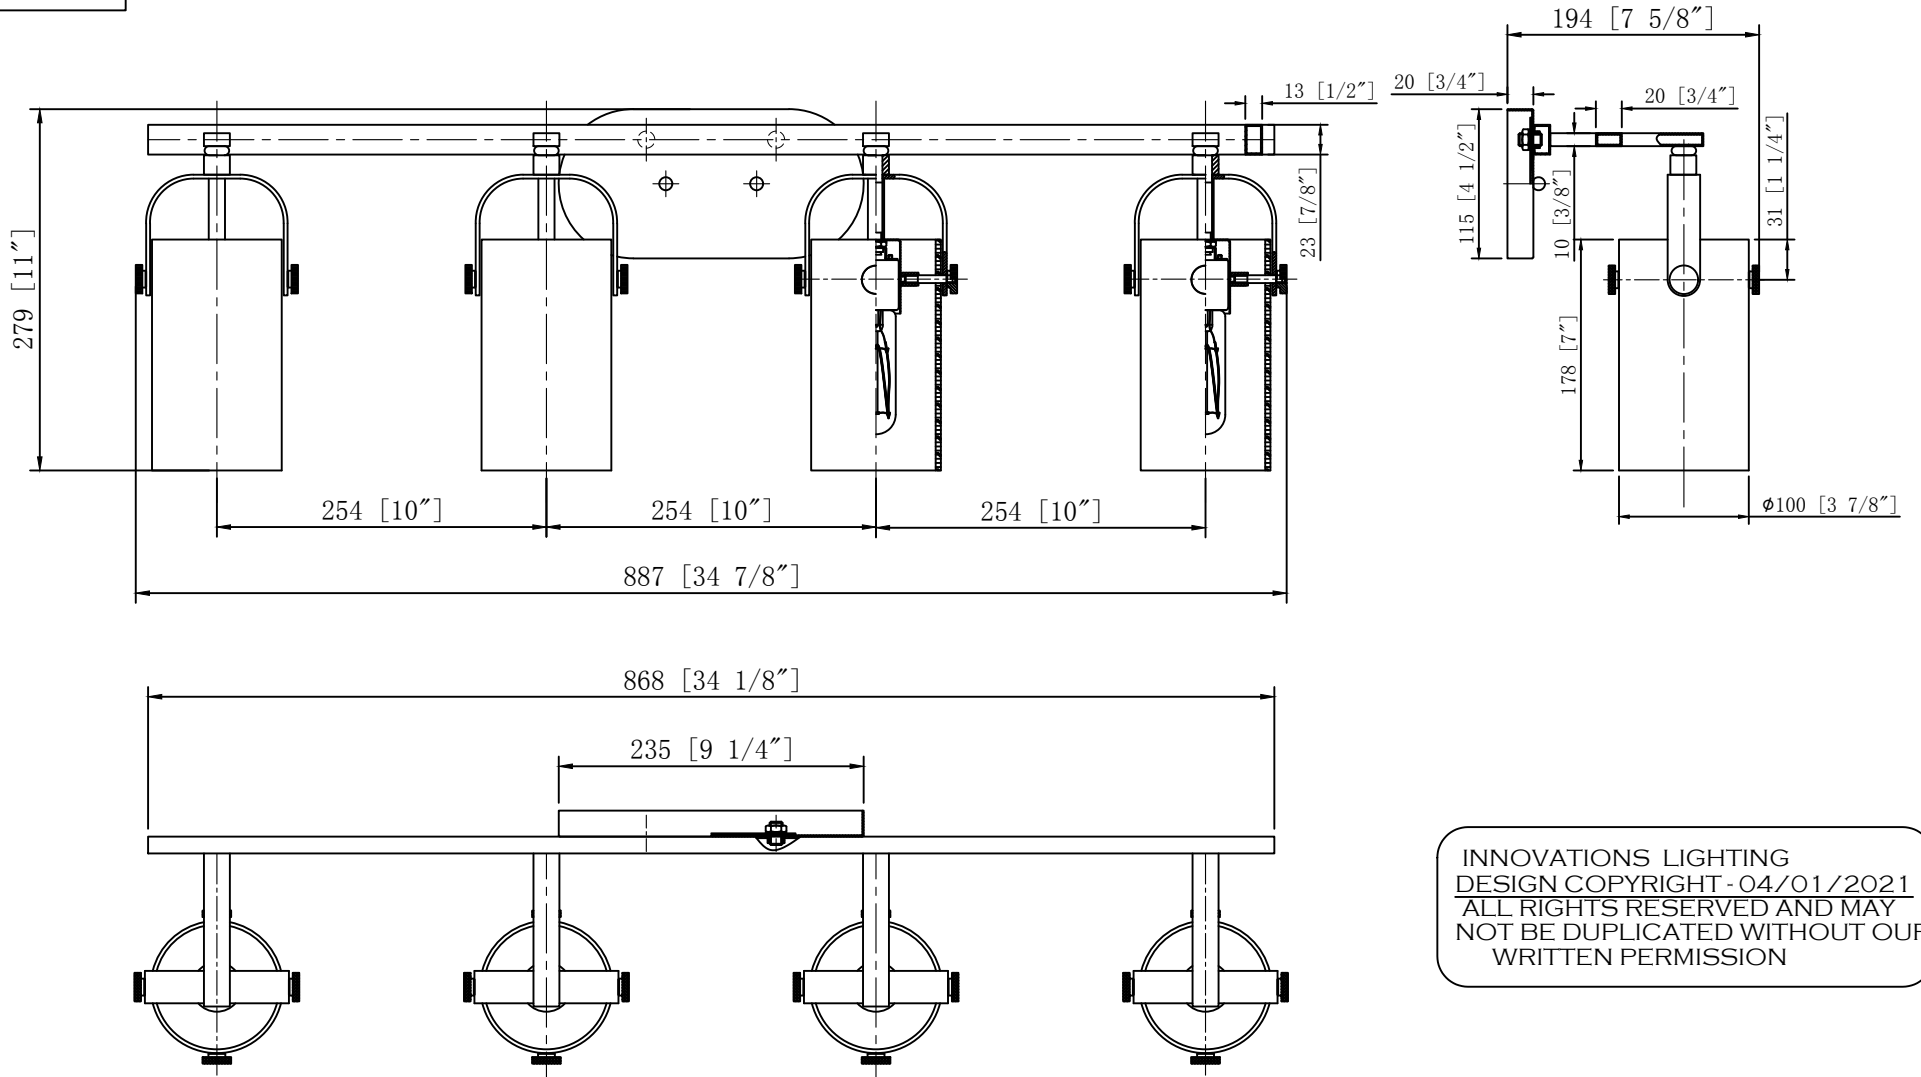

ø15 [ø5/8"]

INNOVATIONS LIGHTING  
 DESIGN COPYRIGHT - 04/01/2021  
 ALL RIGHTS RESERVED AND MAY  
 NOT BE DUPLICATED WITHOUT OUR  
 WRITTEN PERMISSION

ITEM: 423S-4W