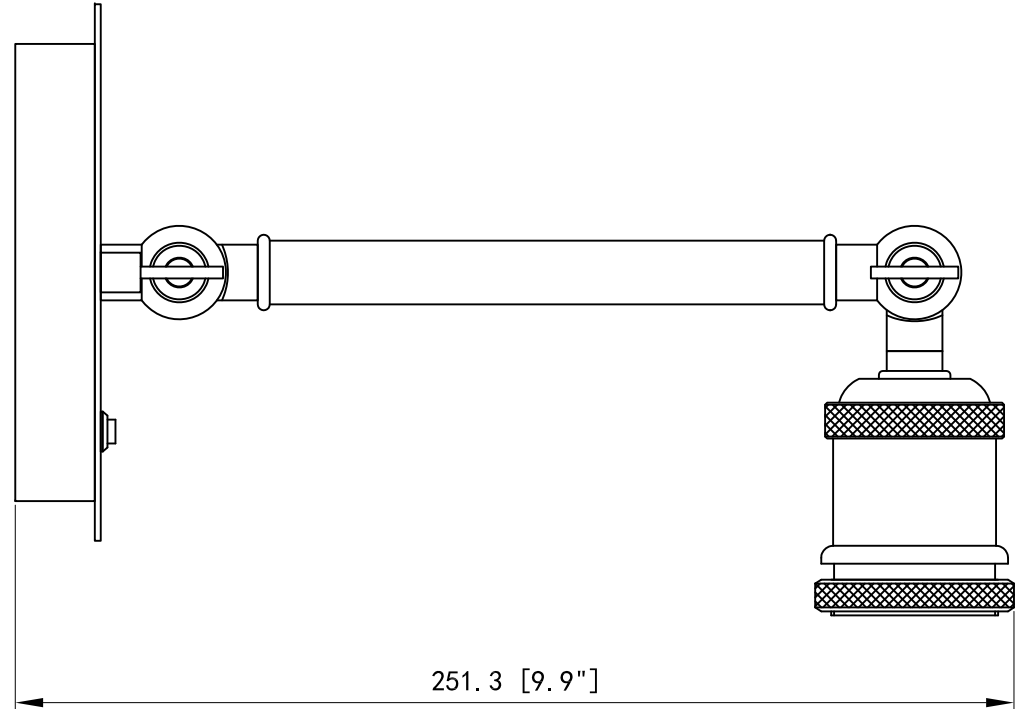

∅135.0 [∅5.3"]

153.8 [6.1"]

251.3 [9.9"]

INNOVATIONS LIGHTING
DESIGN COPYRIGHT - 28/08/2020
ALL RIGHTS RESERVED AND MAY
NOT BE DUPLICATED WITHOUT OUR
WRITTEN PERMISSION

ITEM: 9 INCH WALL