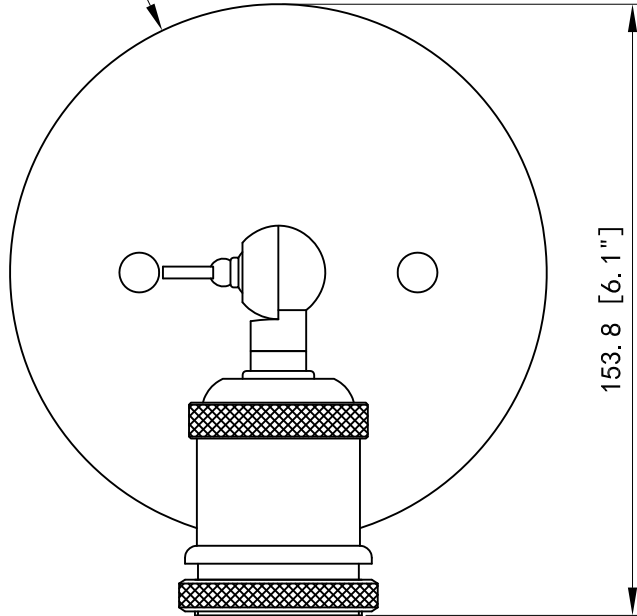

∅135.0 [∅5.3"]

153.8 [6.1"]

251.3 [9.9"]

INNOVATIONS LIGHTING
DESIGN COPYRIGHT - 28/08/2020
ALL RIGHTS RESERVED AND MAY
NOT BE DUPLICATED WITHOUT OUR
WRITTEN PERMISSION

ITEM: 9 INCH WALL