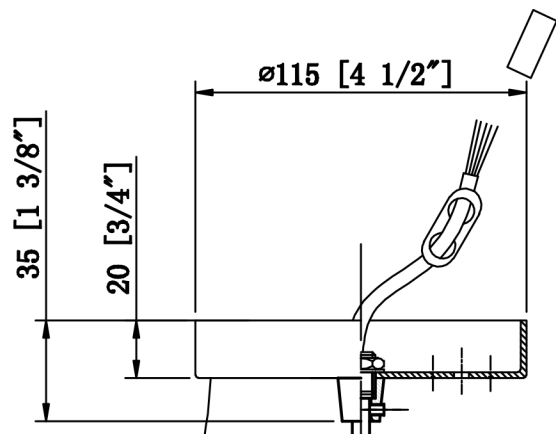

INNOVATIONS LIGHTING

CANOPY

200C

INNOVATIONS LIGHTING
DESIGN COPYRIGHT - 02/22/2017
ALL RIGHTS RESERVED AND MAY
NOT BE DUPLICATED WITHOUT OUR
WRITTEN PERMISSION