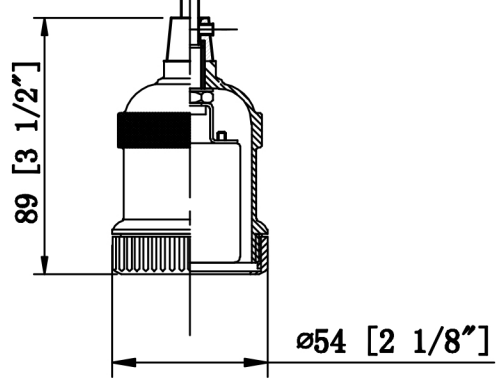

INNOVATIONS LIGHTING

CANOPY

200C

INNOVATIONS LIGHTING
DESIGN COPYRIGHT - 02/22/2017
ALL RIGHTS RESERVED AND MAY
NOT BE DUPLICATED WITHOUT OUR
WRITTEN PERMISSION