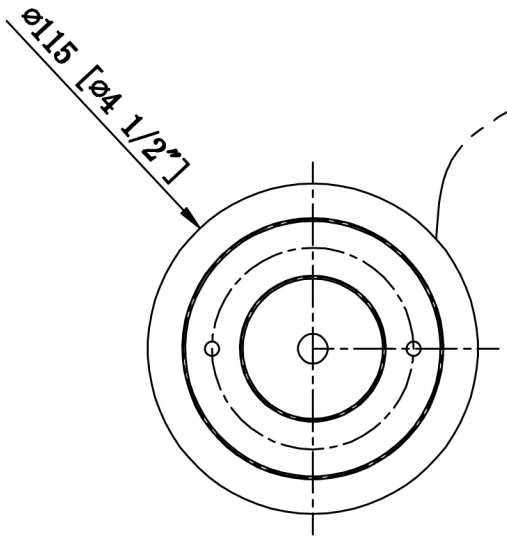

INNOVATIONS LIGHTING

CANOPY

200C

INNOVATIONS LIGHTING
DESIGN COPYRIGHT - 02/22/2017
ALL RIGHTS RESERVED AND MAY
NOT BE DUPLICATED WITHOUT OUR
WRITTEN PERMISSION