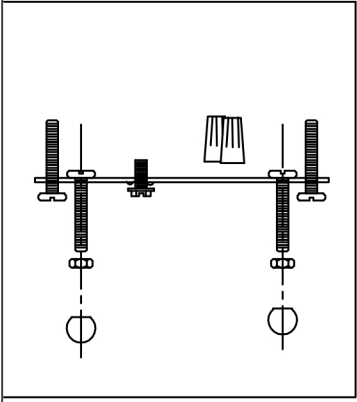

INNOVATIONS LIGHTING

CANOPY

200C

INNOVATIONS LIGHTING
DESIGN COPYRIGHT - 02/22/2017
ALL RIGHTS RESERVED AND MAY
NOT BE DUPLICATED WITHOUT OUR
WRITTEN PERMISSION