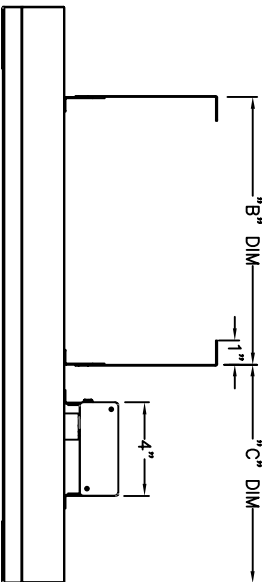

CLEARANCE FROM COMBUSTIBLES

MODEL	"A" DIM.	WATTS	VOLTS	AMPS	BTU's	"B" DIM.	"C" DIM.
C1512	33"	1000	120	12.5	3412	17"	9 1/2"
C1524	33"	1500	240	6.3	3412	17"	9 1/2"
C2024	39"	2000	240	8.3	6824	20"	9 1/2"
C2624	48"	2600	240	10.8	8530	24 1/2"	9 3/4"
C3024	61 1/4"	3000	240	12.5	10236	31"	15 1/8"
CD3024	33"	3000	240	12.5	10236	17"	9 1/2"
CA024	61 1/4"	4000	240	16.7	13648	31"	15 1/8"
CD4024	39"	4000	240	16.7	13648	20"	9 1/2"
CD5224	48"	5200	240	21.6	17060	24 1/2"	9 3/4"
CD6024	61 1/4"	6000	240	25	20472	31"	15 1/8"

OTHER VOLTAGES ALSO AVAILABLE: 208, 277, 480

INFRA
TECH
www.infra.tech-usa.com
15700 S. Figueroa St.
Gardena, California 90248
Phone: (310) 354-1250
Fax: (310) 523-3674

DESCRIPTION
C-SERIES HEATER CAD DRAWING