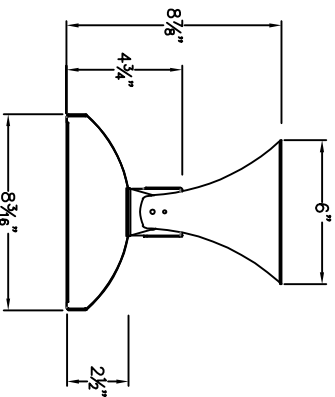

CLEARANCE FROM COMBUSTIBLES

MODEL	"A" DIM.	WATTS	VOLTS	AMPS	BTU's	"B" DIM.	"C" DIM.
C1512	33"	1000	120	12.5	3412	17"	9 1/2"
C1524	33"	1500	240	6.3	3412	17"	9 1/2"
C2024	39"	2000	240	8.3	6824	20"	9 1/2"
C2624	48"	2600	240	10.8	8530	24 1/2"	9 3/4"
C3024	61 1/4"	3000	240	12.5	10236	31"	15 1/8"
CD3024	33"	3000	240	12.5	10236	17"	9 1/2"
CA024	61 1/4"	4000	240	16.7	13648	31"	15 1/8"
CD4024	39"	4000	240	16.7	13648	20"	9 1/2"
CD5224	48"	5200	240	21.6	17060	24 1/2"	9 3/4"
CD6024	61 1/4"	6000	240	25	20472	31"	15 1/8"

OTHER VOLTAGES ALSO AVAILABLE: 208, 277, 480

INFRA
TECH
www.infra.tech-usa.com
15700 S. Figueroa St.
Gardena, California 90248
Phone: (310) 354-1250
Fax: (310) 523-3674

DESCRIPTION
C-SERIES HEATER CAD DRAWING