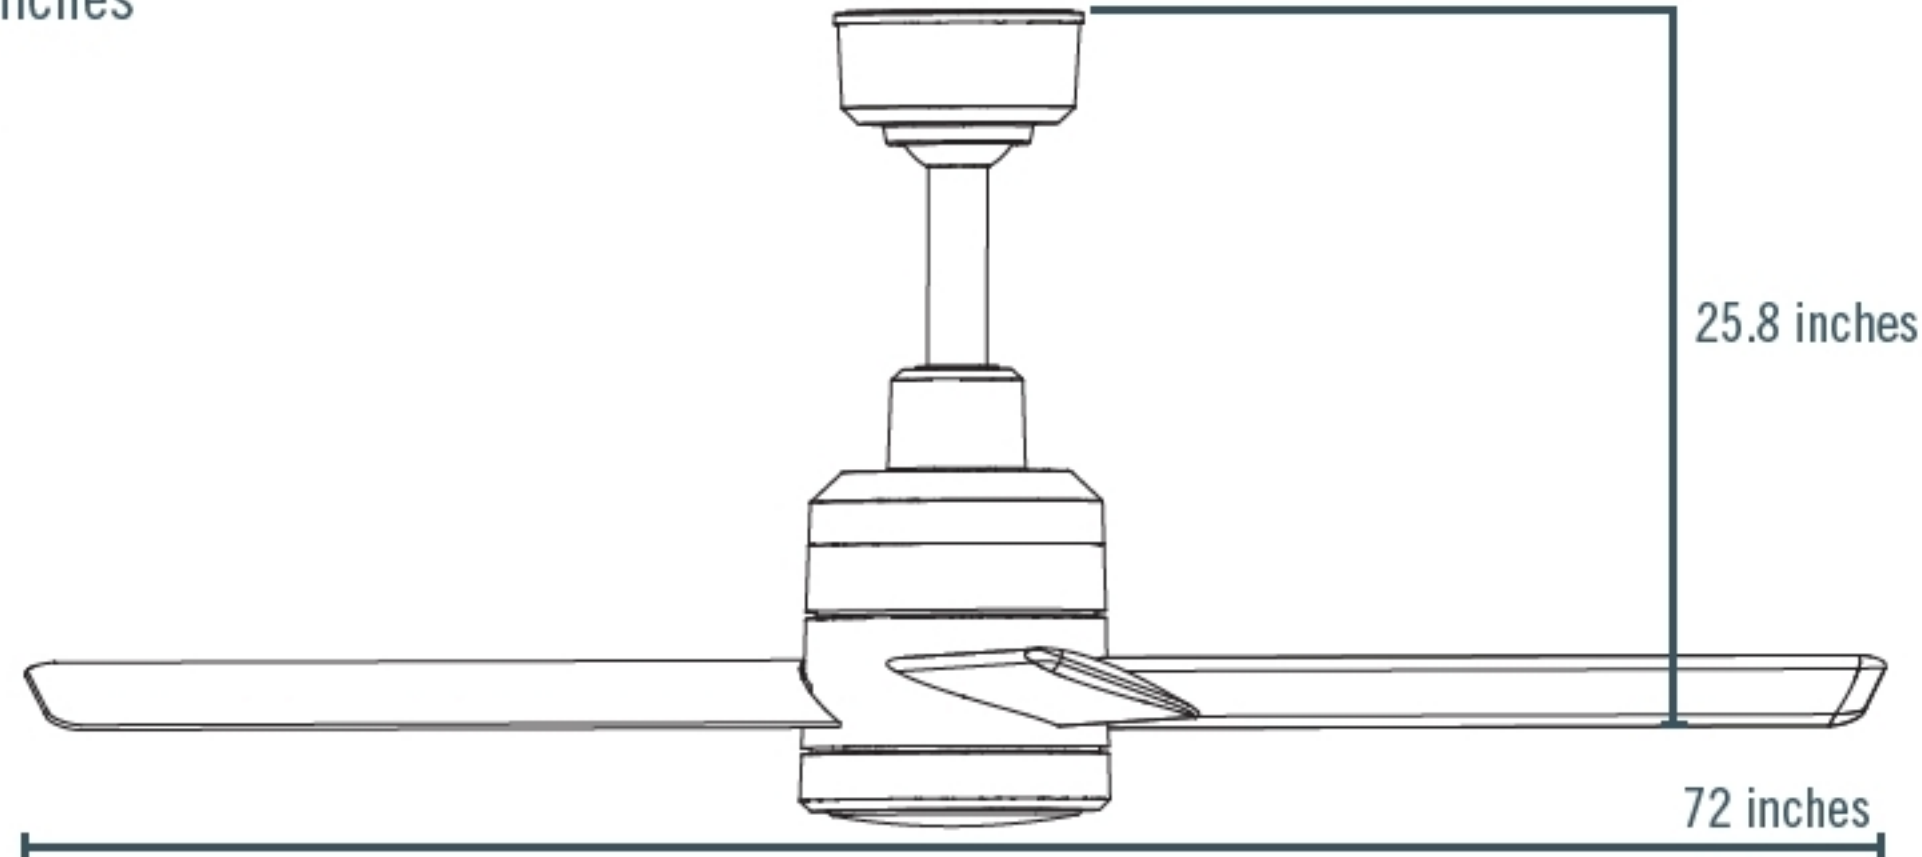

MODELS

76012

76013

76014

DIMENSIONS & WEIGHT

Fan Diameter: 72 inches

Fan Weight: 48 lbs

MOUNTING & SAFETY

Mounting Options: Standard / Angled

Downrod: 11" Down Rod

Safety Features:

INCLUDED IN THE BOX

Included: Wall Control, 11" Down Rod

Optional: Handheld Control

Down Rod Sizes: 24", 36", 48", 60", 72"

WARRANTY & CERTIFICATIONS