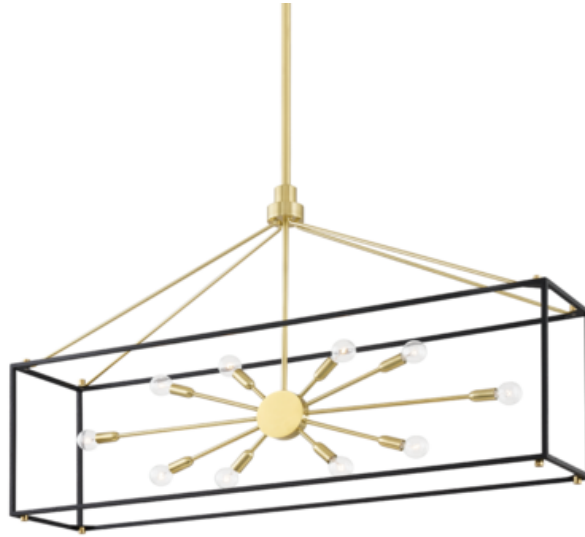

Glendale

Product ID **8948-AGB/BK**

DIMENSIONAL INFORMATION

Length	48.00"
ADA Compliant	No
Hanging Type	-
Canopy/Backplate	8.00" D
Width	10.00"
Minimum Height	34.50"
Maximum Height	88.50"

SHIPPING INFORMATION

Carton 1	53.00" x 15.00" x 34.00"
Carton 1 Weight	31.00lb.
Shipping Method	Truck Only

LAMPING INFORMATION

Bulb 1	
(10) 60 Watt Max 120 VAC	
Bulb Included	No
Socket Type	E12 Candelabra - G16.5
UL Rating	Damp
Plug In	No