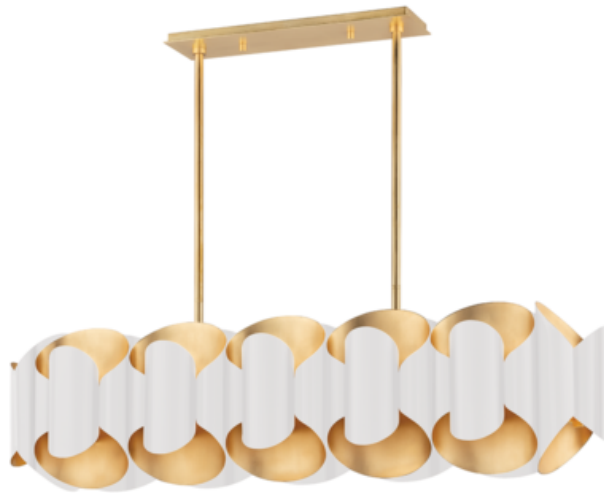

Banks

Product ID 8546-GL/WH

DIMENSIONAL INFORMATION

Height	15.00"
ADA Compliant	No
Hanging Type	STEM -
Canopy/Backplate	4.50"W X 0.00"H
Width	46.00"
Minimum Height	18.00"
Maximum Height	72.00"

SHIPPING INFORMATION

Shipping Method	UPS
-----------------	------------

LAMPING INFORMATION

Bulb 1	
(12) 40 Watt Max 120 VAC	
Bulb Included	No
Socket Type	E26 Medium Base
UL Rating	Damp
Plug In	No

AVAILABLE FINISHES

- GOLD LEAF/BLACK (GL/BK)
- GOLD LEAF/WHITE (GL/WH)